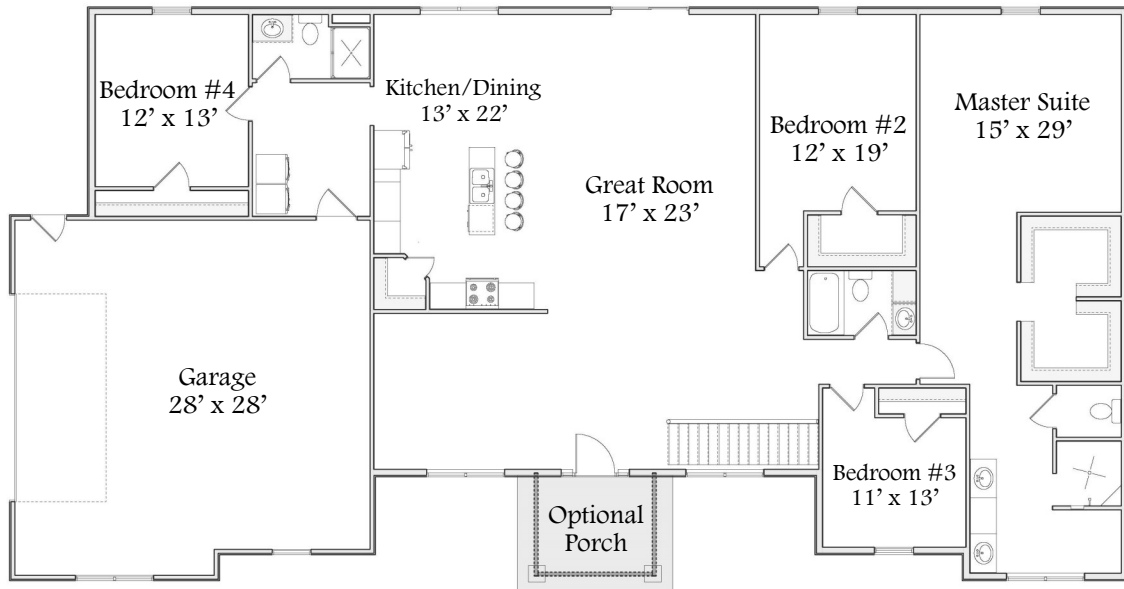

Miramar

Designer Series

1 Levels | 4 Bedroom | 3 Bathroom | 2 Car Garage | 2,640 Sq. Ft.

Designer View

Classic View

“Your Hometown Custom Builder...”

3495 W. Elm St. Lima, Ohio 45807
Doylehomes.com ~ 1-800-24-Doyle

Miramar

Designer Series

1 Levels | 4 Bedroom | 3 Bathroom | 2 Car Garage | 2,640 Sq. Ft.

Designer View

***20 Year Structural
Warranty Energy Certified
Builder
Custom Build On Our
Lot Or Yours
Design & Quality
Design Efficiency
Customize Any Design***