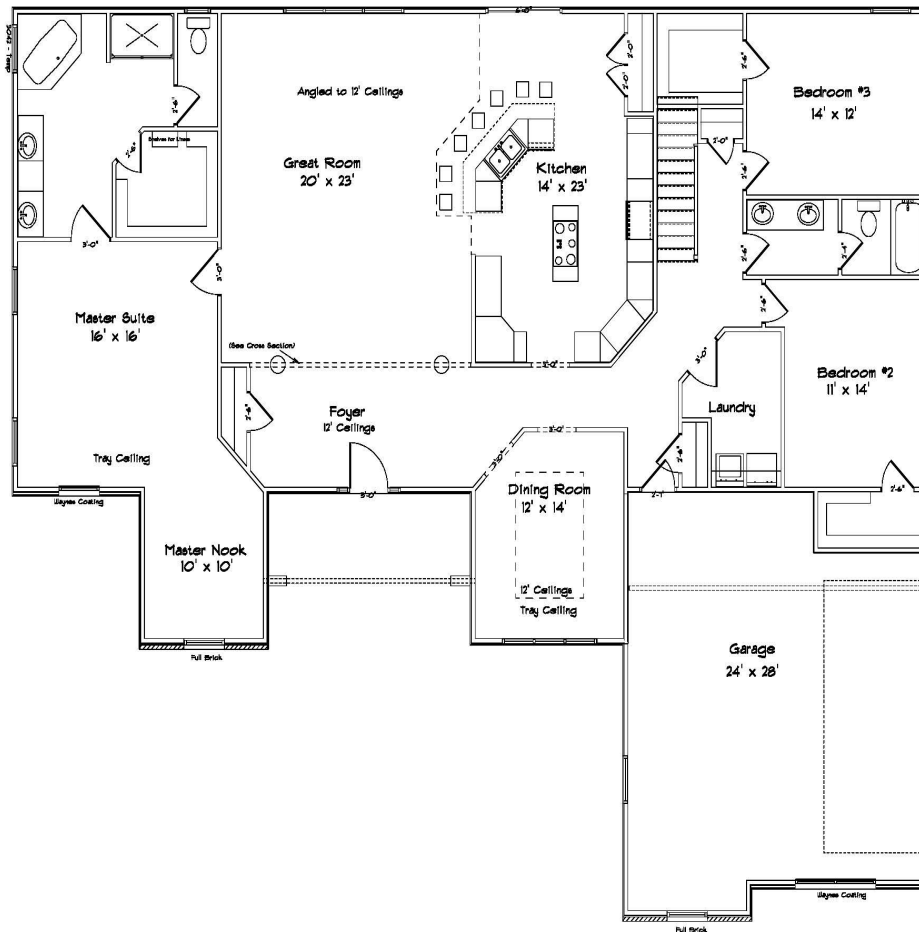

Turnberry

Elite Series

1 Level | 3 Bedroom | 2 Bathroom | 2 Car Garage | 2,450 Sq. Ft.

“Your Hometown Custom Builder...”

3495 W. Elm St. Lima, Ohio 45807
Doylehomes.com ~ 1-800-24-Doyle

Turnberry

Elite Series

1 Level | 3 Bedroom | 2 Bathroom | 2 Car Garage | 2,450 Sq. Ft.

**20 Year Structural
Warranty Energy Certified
Builder**
**Custom Build On Our
Lot Or Yours**
Design & Quality
Design Efficiency
Customize Any Design