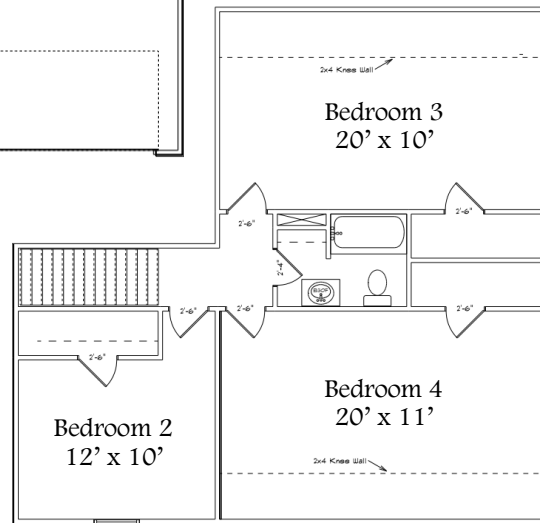

Tracemore

Elite Series

2 Levels | 4 Bedroom | 2.5 Bathroom | 2 Car Garage | 2,944 Sq. Ft.

“Your Hometown Custom Builder...”

3495 W. Elm St. Lima, Ohio 45807
Doylehomes.com ~ 1-800-24-Doyle

Tracemore

Elite Series

2 Levels | 4 Bedroom | 2.5 Bathroom | 2 Car Garage | 2,944 Sq. Ft.

**20 Year Structural
Warranty Energy Certified
Builder**
**Custom Build On Our
Lot Or Yours**
Design & Quality
Design Efficiency
Customize Any Design