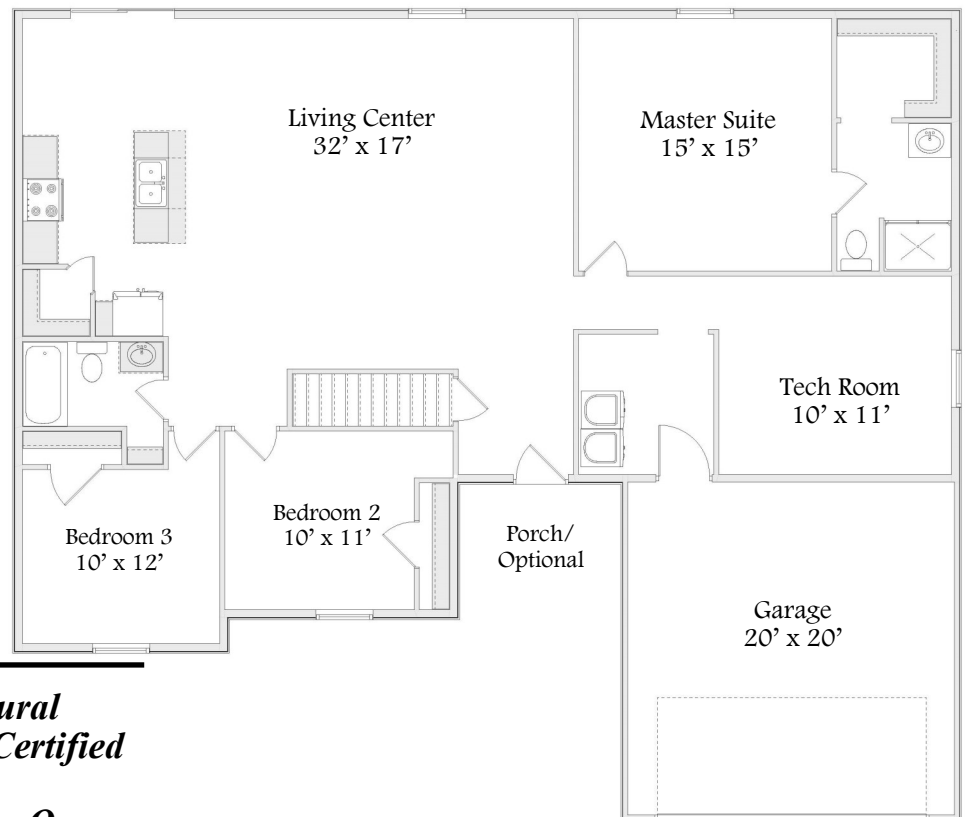

Sycamore

Collection Series

1 Level | 3 Bedroom | 2 Bathroom | 2 Car Garage | 1,801 Sq. Ft.

Statesman View

Classic View

“Your Hometown Custom Builder...”

3495 W. Elm St. Lima, Ohio 45807
Doylehomes.com ~ 1-800-24-Doyle

Sycamore

Collection Series

1 Level | 3 Bedroom | 2 Bathroom | 2 Car Garage | 1,801 Sq. Ft.

**20 Year Structural
Warranty Energy Certified
Builder**
**Custom Build On Our
Lot Or Yours**
Design & Quality
Design Efficiency
Customize Any Design