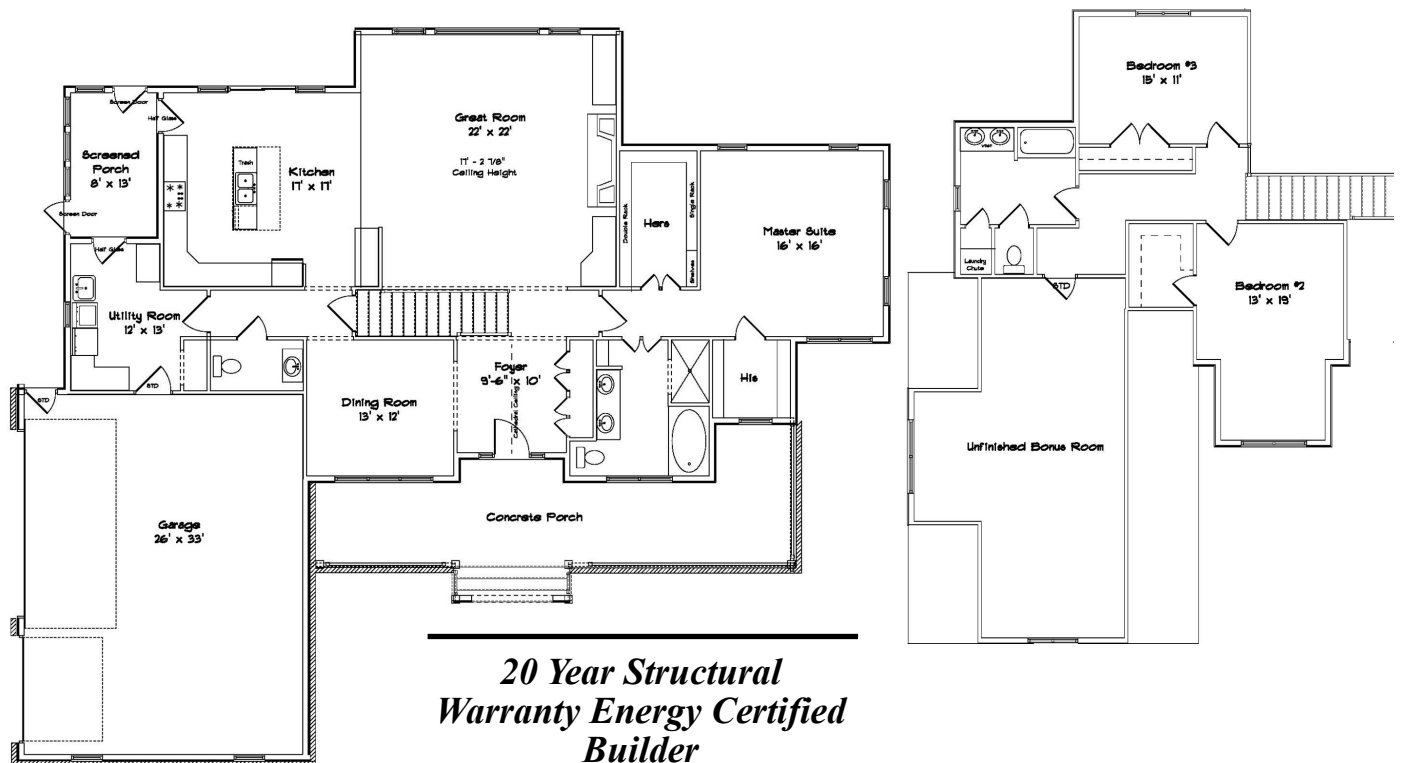

Pinehurst

Elite Series

2 Levels | 3 Bedroom | 2 Bathroom | 3 Car Garage | 2,724 Sq. Ft.

“Your Hometown Custom Builder...”

3495 W. Elm St. Lima, Ohio 45807
Doylehomes.com ~ 1-800-24-Doyle

Pinehurst

Elite Series

2 Levels | 3 Bedroom | 2 Bathroom | 3 Car Garage | 2,724 Sq. Ft.

***20 Year Structural
Warranty Energy Certified
Builder
Custom Build On Our
Lot Or Yours
Design & Quality
Design Efficiency
Customize Any Design***