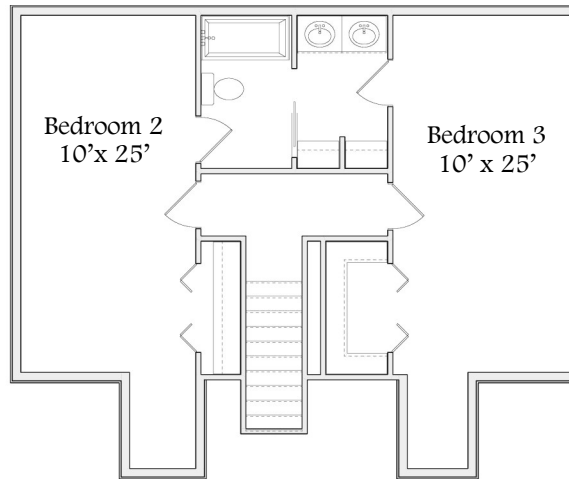

# Oakridge

Designer Series

2 Levels | 4 Bedroom | 2 Bathroom | 2 Car Garage | 1,632 Sq. Ft.

*Designer View*

*Classic View*

*“Your Hometown Custom Builder...”*

3495 W. Elm St. Lima, Ohio 45807  
Doylehomes.com ~ 1-800-24-Doyle

# Oakridge

Designer Series

2 Levels | 4 Bedroom | 2 Bathroom | 2 Car Garage | 1,632 Sq. Ft.