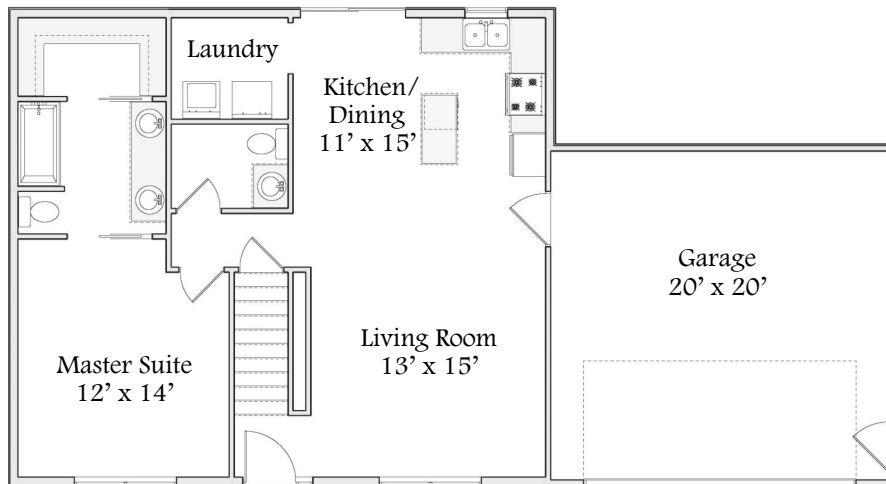

Designer View

**20 Year Structural
Warranty Energy Certified
Builder
Custom Build On Our
Lot Or Yours
Design & Quality
Design Efficiency
Customize Any Design**

“Your Hometown Custom Builder...”