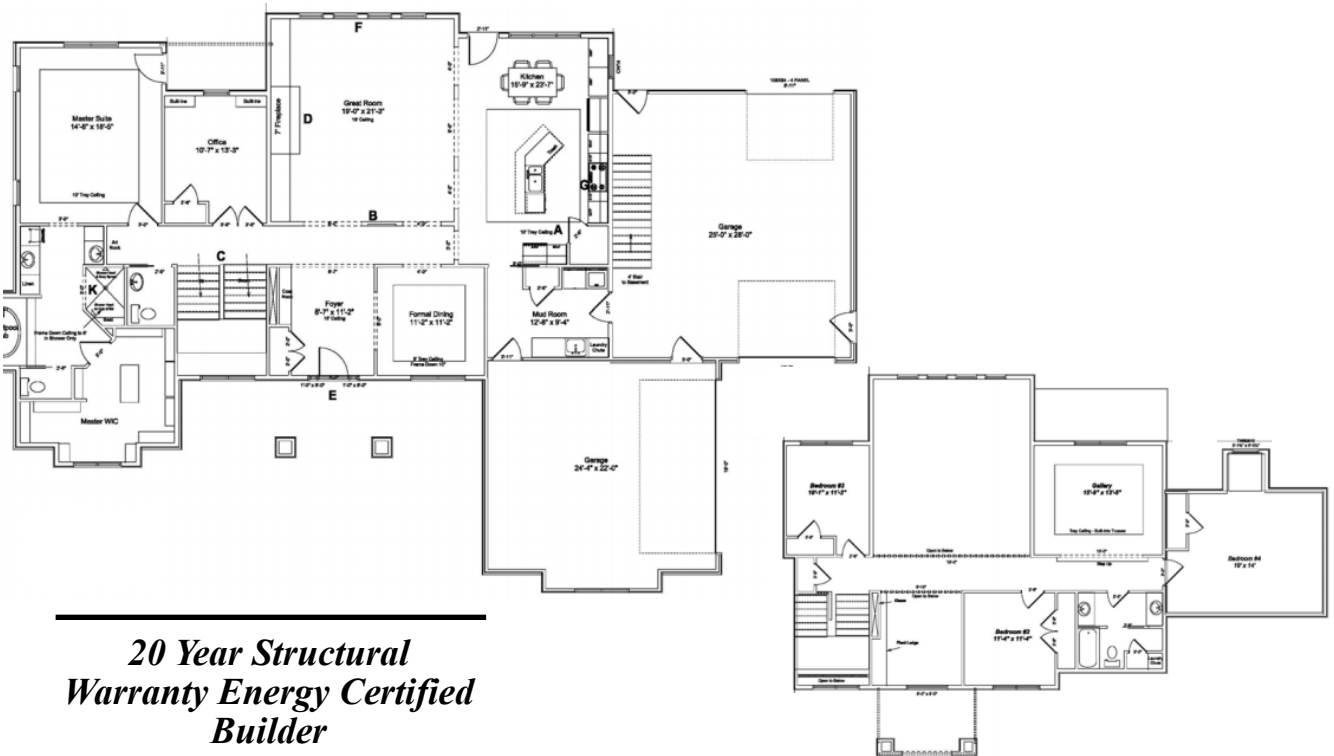

# Muirfield

Elite Series

2 Levels | 4 Bedroom | 2.5 Bathroom | 4 Car Garage | 3,626 Sq. Ft.

*“Your Hometown Custom Builder...”*

3495 W. Elm St. Lima, Ohio 45807  
Doylehomes.com ~ 1-800-24-Doyle

# Muirfield

Elite Series

2 Levels | 4 Bedroom | 2.5 Bathroom | 4 Car Garage | 3,626 Sq. Ft.

**20 Year Structural  
Warranty Energy Certified  
Builder**  
**Custom Build On Our  
Lot Or Yours**  
**Design & Quality**  
**Design Efficiency**  
**Customize Any Design**