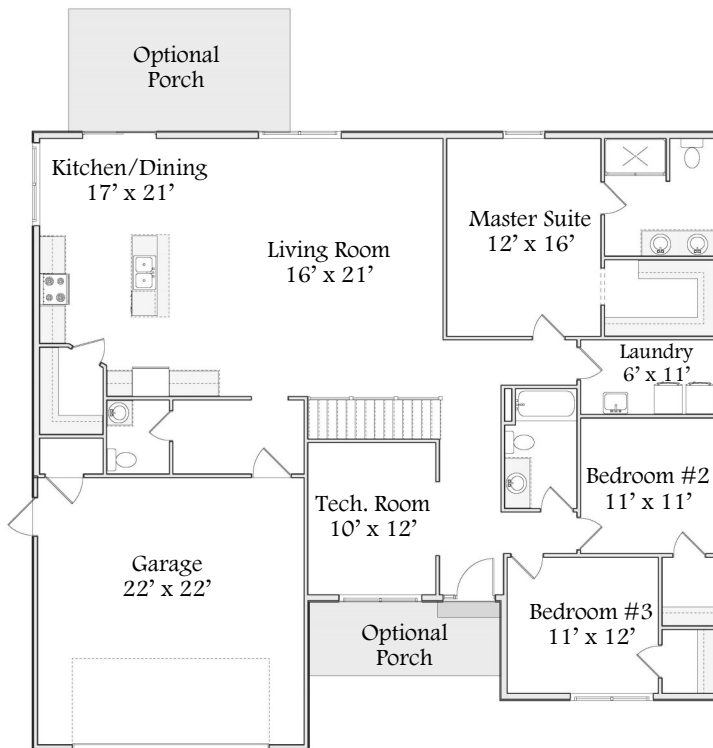

# Mila

Designer Series

1 Levels | 3 Bedroom | 2.5 Bathroom | 2 Car Garage | 2,066 Sq. Ft.

*Designer View*

*Classic View*

*“Your Hometown Custom Builder...”*

3495 W. Elm St. Lima, Ohio 45807  
Doylehomes.com ~ 1-800-24-Doyle

# Mila

Designer Series

1 Levels | 3 Bedroom | 2.5 Bathroom | 2 Car Garage | 2,066 Sq. Ft.

*Designer View*

---

***20 Year Structural  
Warranty Energy Certified  
Builder  
Custom Build On Our  
Lot Or Yours  
Design & Quality  
Design Efficiency  
Customize Any Design***