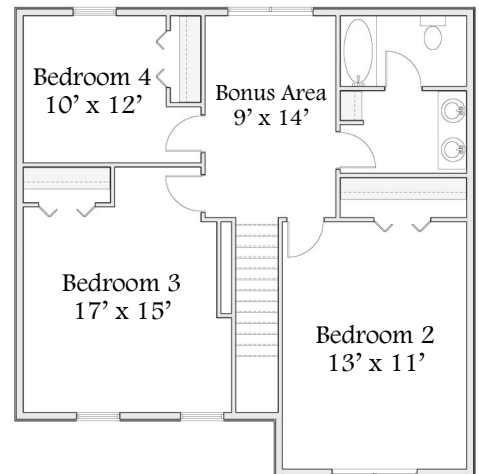

Lexington

Designer Series

2 Levels | 4 Bedroom | 2.5 Bathroom | 2 Car Garage | 2,120 Sq. Ft.

Designer View

Classic View

“Your Hometown Custom Builder...”

3495 W. Elm St. Lima, Ohio 45807
Doylehomes.com ~ 1-800-24-Doyle

Lexington

Designer Series

2 Levels | 4 Bedroom | 2.5 Bathroom | 2 Car Garage | 2,120 Sq. Ft.

Designer View

**20 Year Structural
Warranty Energy Certified
Builder**

**Custom Build On Our
Lot Or Yours**

**Design & Quality
Design Efficiency
Customize Any Design**

“Your Hometown Custom Builder...”

All floor plans and elevations are artist renderings and are subject to change at the discretion of S.W. Doyle Corporation. All room sizes are approximates. Copyright 2010, S.W. Doyle Corporation.