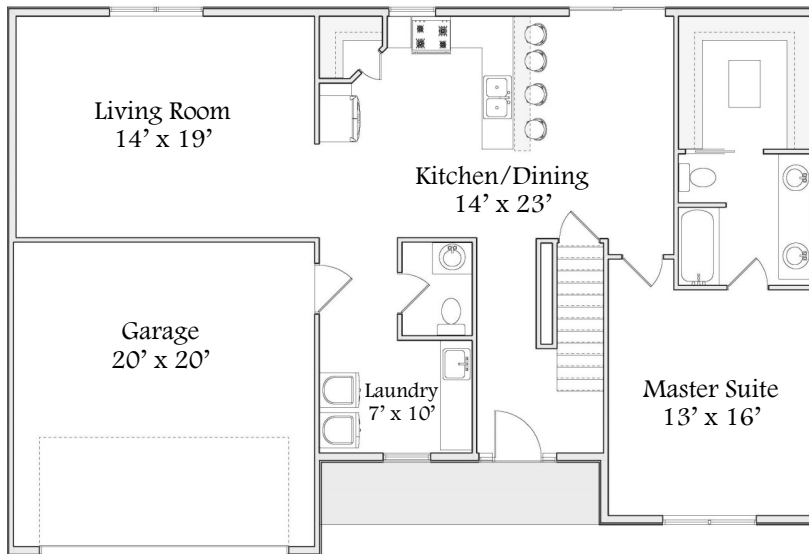

Lexington

Designer Series

2 Levels | 4 Bedroom | 2.5 Bathroom | 2 Car Garage | 2,120 Sq. Ft.

Designer View

Classic View

“Your Hometown Custom Builder...”

3495 W. Elm St. Lima, Ohio 45807
Doylehomes.com ~ 1-800-24-Doyle

Lexington

Designer Series

2 Levels | 4 Bedroom | 2.5 Bathroom | 2 Car Garage | 2,120 Sq. Ft.

Designer View

**20 Year Structural
Warranty Energy Certified
Builder**

**Custom Build On Our
Lot Or Yours**

**Design & Quality
Design Efficiency
Customize Any Design**