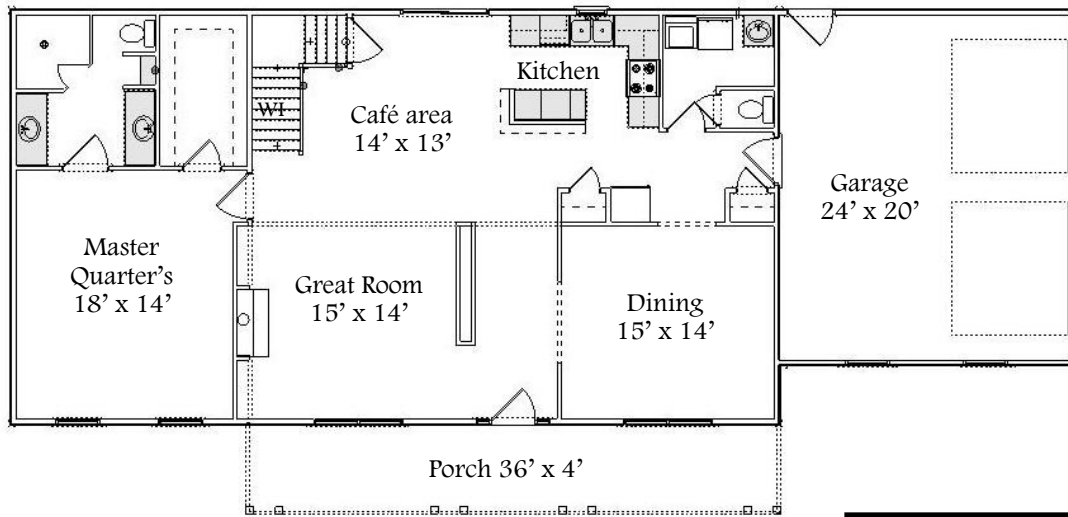

Dallas

Designer Series

2 Levels | 4 Bedroom | 3.5 Bathroom | 2 Car Garage | 2,700 Sq. Ft.

Designer View

Classic View

“Your Hometown Custom Builder...”

3495 W. Elm St. Lima, Ohio 45807
Doylehomes.com ~ 1-800-24-Doyle

Dallas

Designer Series

2 Levels | 4 Bedroom | 3.5 Bathroom | 2 Car Garage | 2,700 Sq. Ft.

Designer View

**20 Year Structural
Warranty Energy Certified
Builder**
**Custom Build On Our
Lot Or Yours**
Design & Quality
Design Efficiency
Customize Any Design