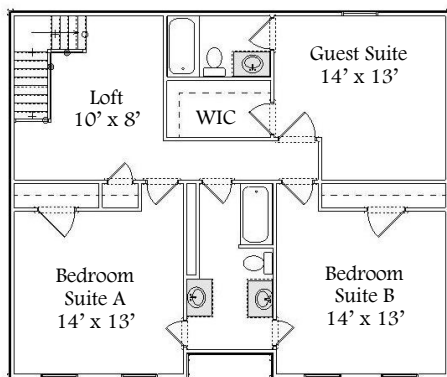

Dallas

Designer Series

2 Levels | 4 Bedroom | 3.5 Bathroom | 2 Car Garage | 2,700 Sq. Ft.

Designer View

Classic View

“Your Hometown Custom Builder...”

3495 W. Elm St. Lima, Ohio 45807
Doylehomes.com ~ 1-800-24-Doyle

Dallas

Designer Series

2 Levels | 4 Bedroom | 3.5 Bathroom | 2 Car Garage | 2,700 Sq. Ft.

Designer View

**20 Year Structural
Warranty Energy Certified
Builder**
**Custom Build On Our
Lot Or Yours**
Design & Quality
Design Efficiency
Customize Any Design