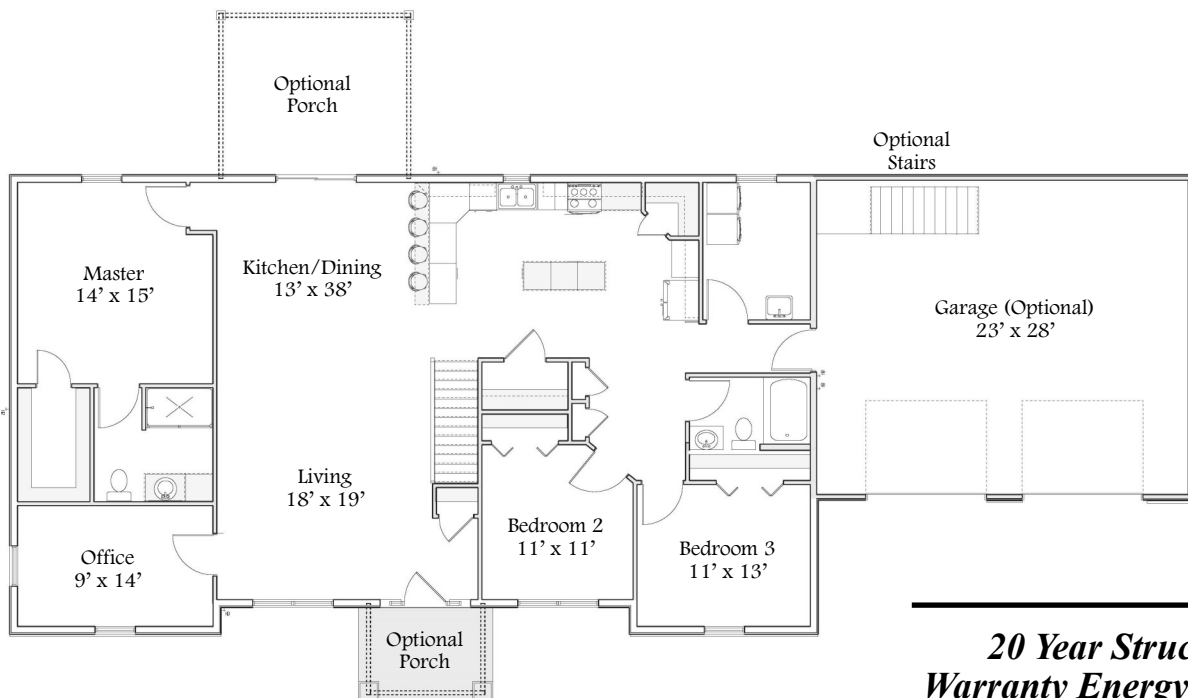

Calista

Collection Series

1 Level | 3 Bedroom | 2 Bathroom | 2 Car Garage | 1,998 Sq. Ft.

Statesman View

Classic View

“Your Hometown Custom Builder...”

3495 W. Elm St. Lima, Ohio 45807
Doylehomes.com ~ 1-800-24-Doyle

Calista

Collection Series

1 Level | 3 Bedroom | 2 Bathroom | 2 Car Garage | 1,998 Sq. Ft.

Statesman View

**20 Year Structural
Warranty Energy Certified
Builder
Custom Build On Our
Lot Or Yours
Design & Quality
Design Efficiency
Customize Any Design**