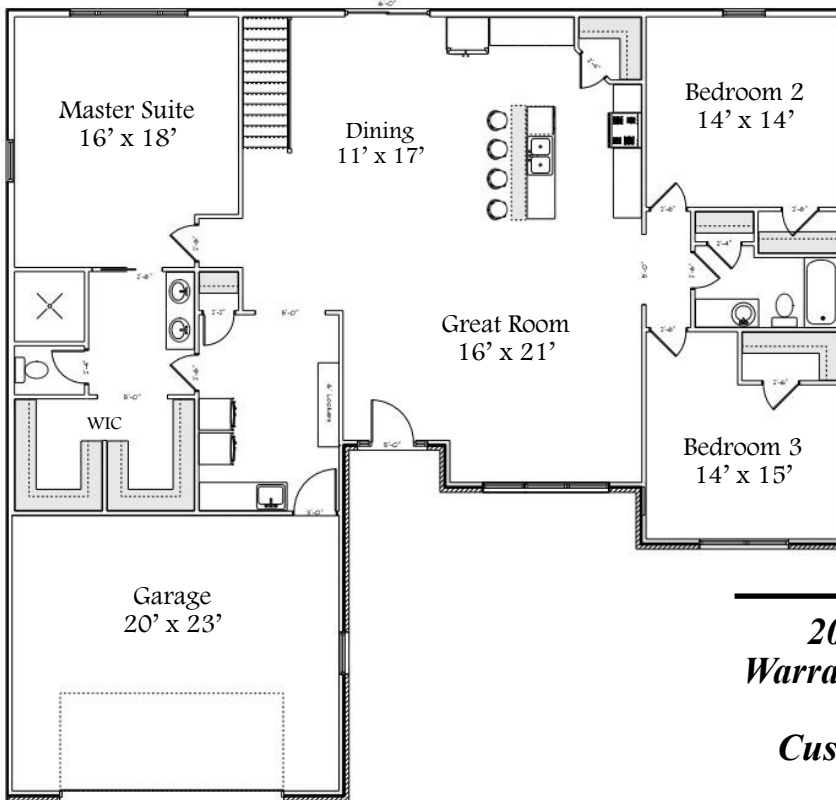

Brentwood

Designer Series

1 Level | 3 Bedroom | 2 Bathroom | 2 Car Garage | 2,144 Sq. Ft.

Designer View

Classic View

“Your Hometown Custom Builder...”

3495 W. Elm St. Lima, Ohio 45807
Doylehomes.com ~ 1-800-24-Doyle

Brentwood

Designer Series

1 Level | 3 Bedroom | 2 Bathroom | 2 Car Garage | 2,144 Sq. Ft.

Designer View

**20 Year Structural
Warranty Energy Certified
Builder
Custom Build On Our
Lot Or Yours
Design & Quality
Design Efficiency
Customize Any Design**