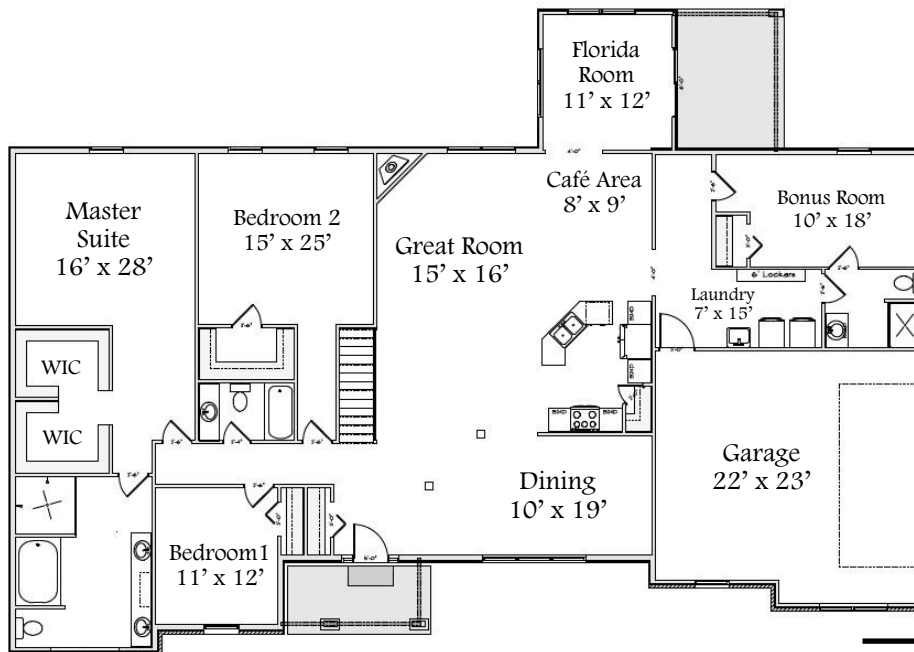

Breckenridge

Colorado Series

1 Level | 3 Bedroom | 3 Bathroom | 2 Car Garage | 2,800 Sq. Ft.

Colorado View

Classic View

“Your Hometown Custom Builder...”

3495 W. Elm St. Lima, Ohio 45807
Doylehomes.com ~ 1-800-24-Doyle

Breckenridge

Colorado Series

1 Level | 3 Bedroom | 3 Bathroom | 2 Car Garage | 2,800 Sq. Ft.

Colorado View

**20 Year Structural
Warranty Energy Certified
Builder
Custom Build On Our
Lot Or Yours
Design & Quality
Design Efficiency
Customize Any Design**