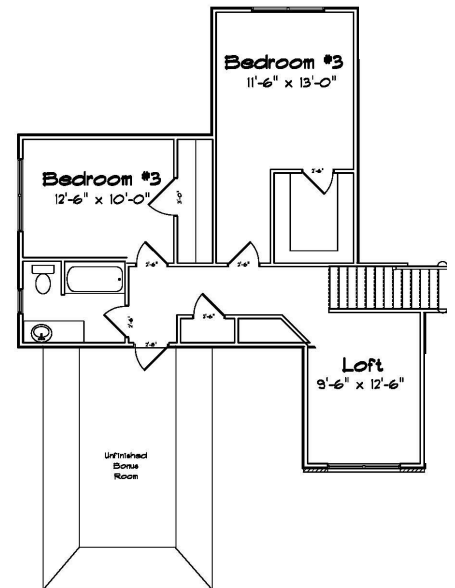

Baltusrol

Elite Series

2 Levels | 4 Bedroom | 3 Bathroom | 2 Car Garage | 2,792 Sq. Ft.

“Your Hometown Custom Builder...”

3495 W. Elm St. Lima, Ohio 45807
Doylehomes.com ~ 1-800-24-Doyle

Baltusrol

Elite Series

2 Levels | 4 Bedroom | 3 Bathroom | 2 Car Garage | 2,792 Sq. Ft.

Copyright 2001
Justin Doyle
8/21/07

**20 Year Structural
Warranty Energy Certified
Builder**
**Custom Build On Our
Lot Or Yours**
Design & Quality
Design Efficiency
Customize Any Design