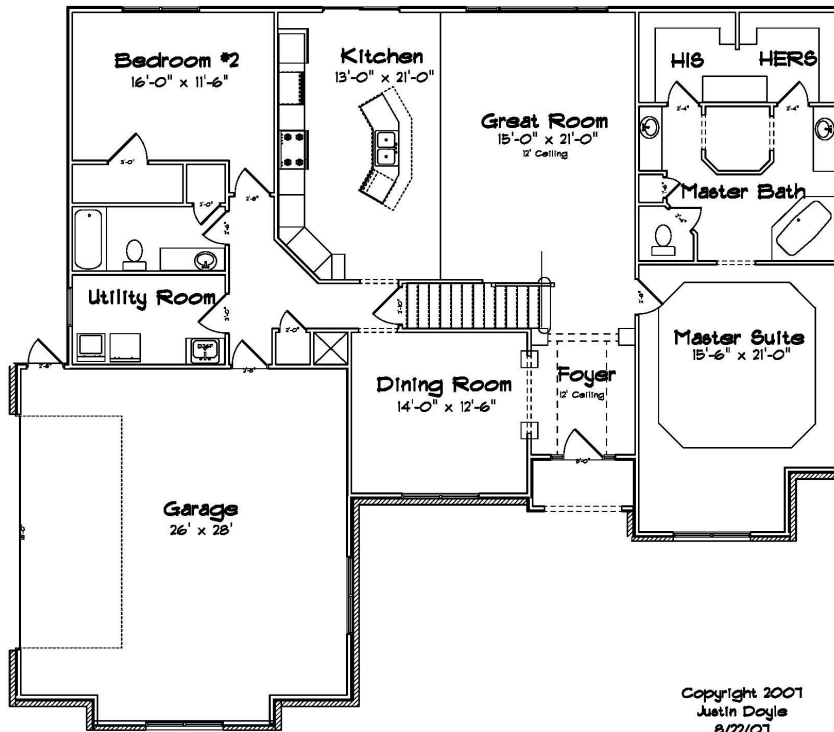

Baltusrol

Elite Series

2 Levels | 4 Bedroom | 3 Bathroom | 2 Car Garage | 2,792 Sq. Ft.

“Your Hometown Custom Builder...”

3495 W. Elm St. Lima, Ohio 45807
Doylehomes.com ~ 1-800-24-Doyle

Baltusrol

Elite Series

2 Levels | 4 Bedroom | 3 Bathroom | 2 Car Garage | 2,792 Sq. Ft.

Copyright 2001
Justin Doyle
8/21/07

**20 Year Structural
Warranty Energy Certified
Builder**
**Custom Build On Our
Lot Or Yours**
Design & Quality
Design Efficiency
Customize Any Design