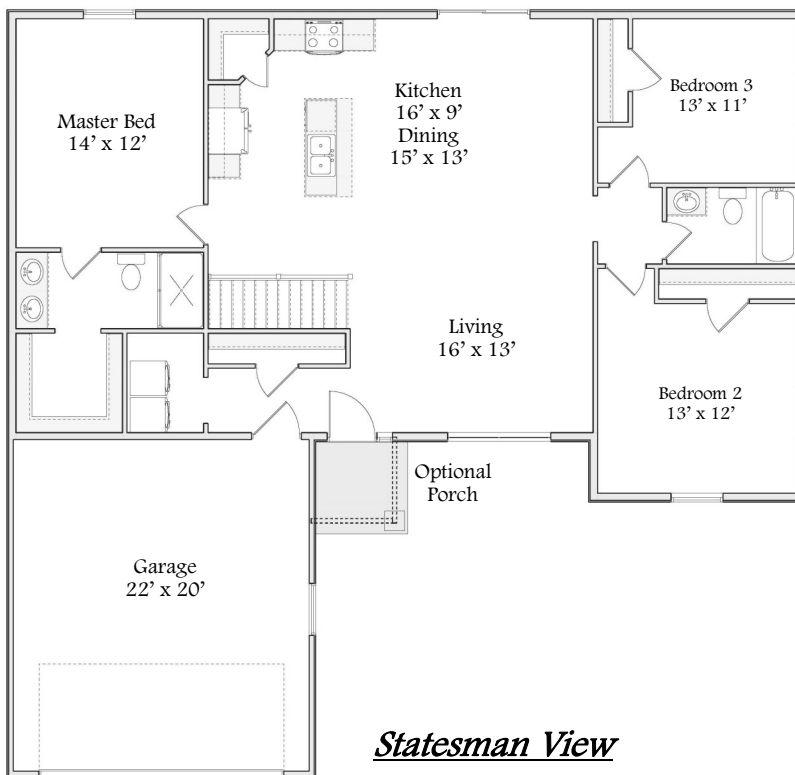

Austin

Collection Series

1 Level | 3 Bedroom | 2 Bathroom | 2 Car Garage | 1,512 Sq. Ft.

Statesman View

Classic View

“Your Hometown Custom Builder...”

3495 W. Elm St. Lima, Ohio 45807
Doylehomes.com ~ 1-800-24-Doyle

Austin

Collection Series

1 Level | 3 Bedroom | 2 Bathroom | 2 Car Garage | 1,512 Sq. Ft.

***20 Year Structural
Warranty Energy Certified
Builder
Custom Build On Our
Lot Or Yours
Design & Quality
Design Efficiency
Customize Any Design***