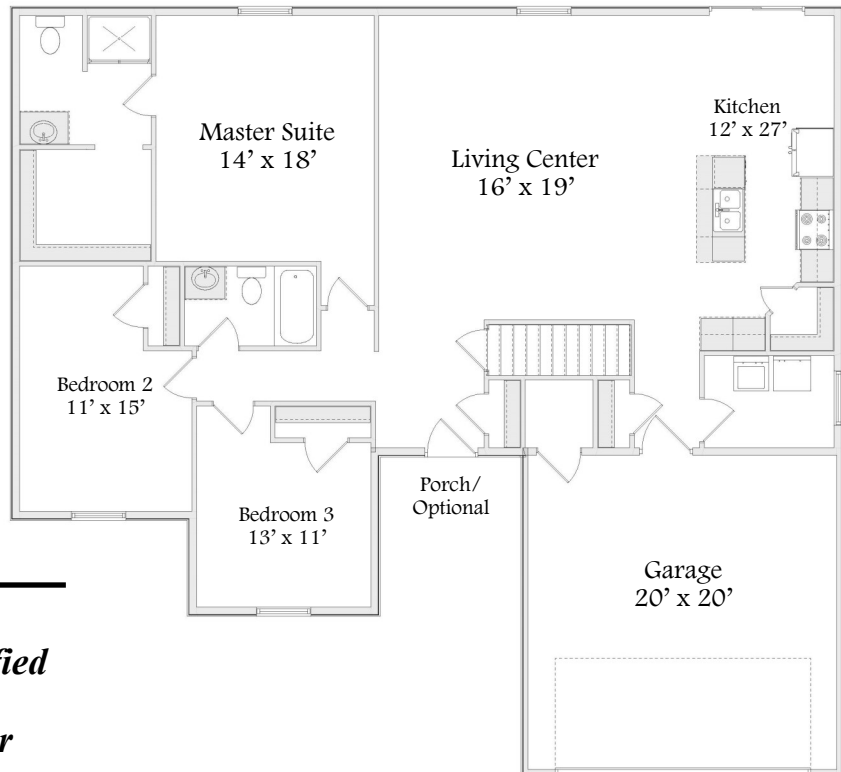

Ashmore

Collection Series

1 Level | 3 Bedroom | 2 Bathroom | 2 Car Garage | 1,633 Sq. Ft.

Statesman View

Classic View

“Your Hometown Custom Builder...”

3495 W. Elm St. Lima, Ohio 45807
Doylehomes.com ~ 1-800-24-Doyle

Ashmore

Collection Series

1 Level | 3 Bedroom | 2 Bathroom | 2 Car Garage | 1,633 Sq. Ft.

***20 Year Structural
Warranty Energy Certified
Builder
Custom Build On Our
Lot Or Yours
Design & Quality
Design Efficiency
Customize Any Design***