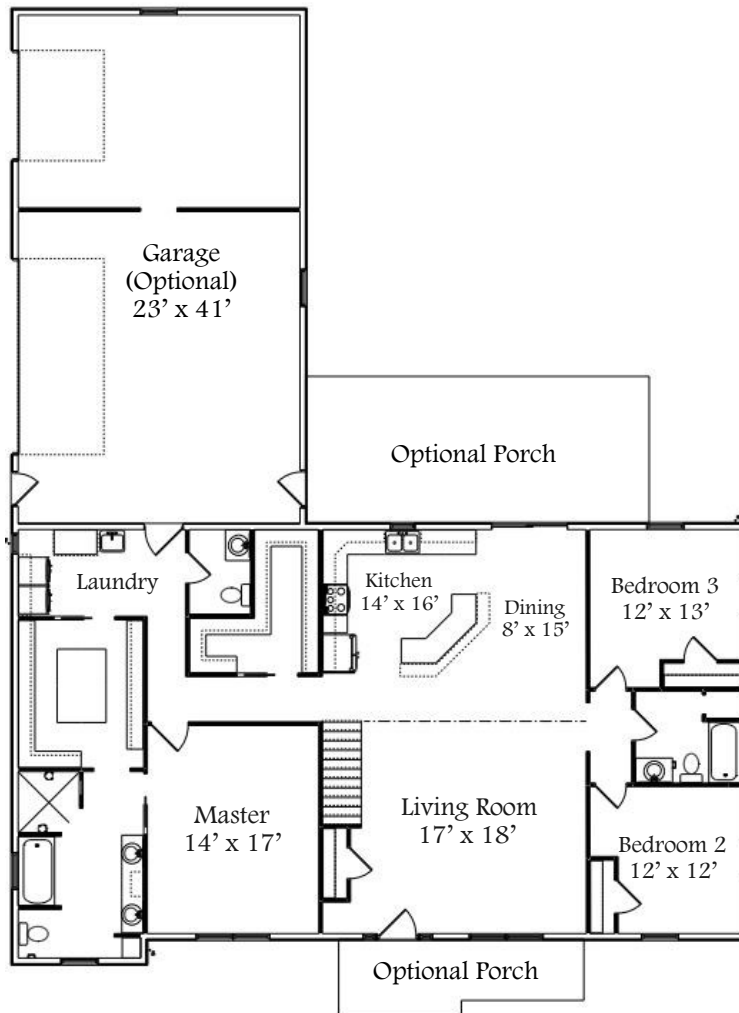

Arvada

Colorado Series

1 Level | 3 Bedroom | 2.5 Bathroom | 3 Car Garage | 2,060 Sq. Ft.

Colorado View

Classic View

“Your Hometown Custom Builder...”

3495 W. Elm St. Lima, Ohio 45807
Doylehomes.com ~ 1-800-24-Doyle

Arvada

Colorado Series

1 Level | 3 Bedroom | 2.5 Bathroom | 3 Car Garage | 2,060 Sq. Ft.

***20 Year Structural
Warranty Energy Certified
Builder
Custom Build On Our
Lot Or Yours
Design & Quality
Design Efficiency
Customize Any Design***