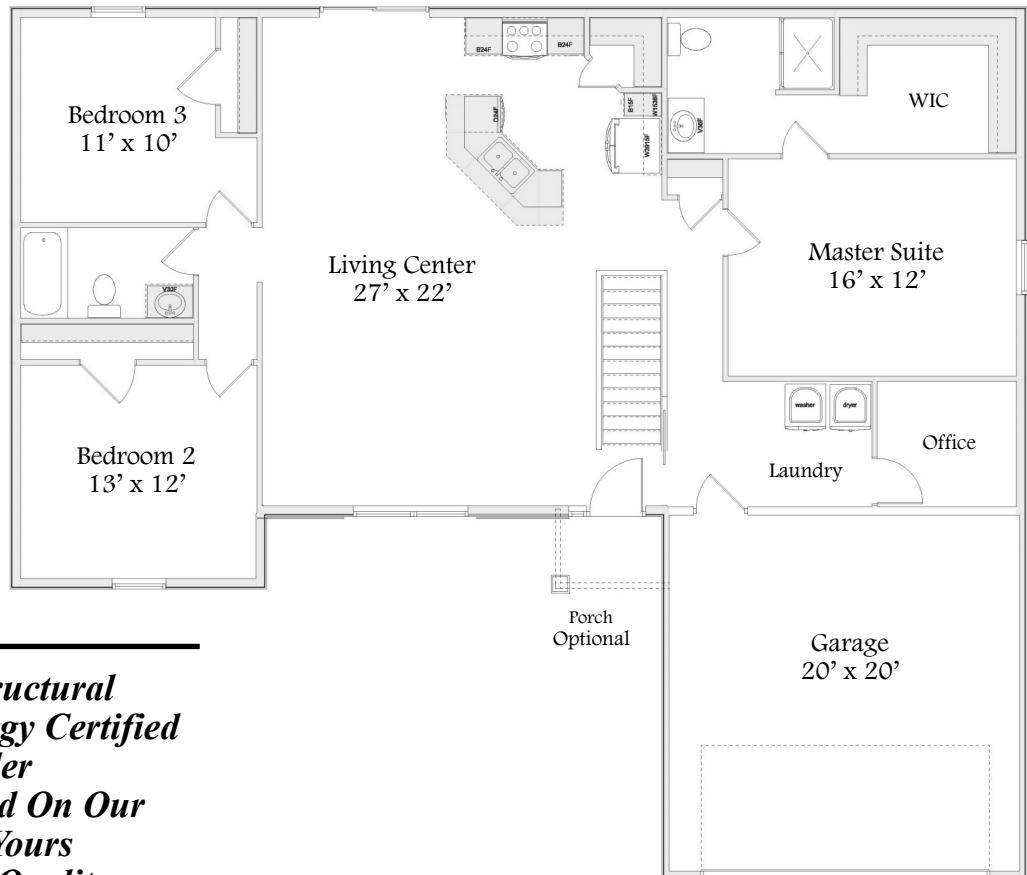

Boston

Collection Series

1 Level | 3 Bedroom | 2 Bathroom | 2 Car Garage | 1,624 Sq. Ft.

“Your Hometown Custom Builder...”

3495 W. Elm St. Lima, Ohio 45807
Doylehomes.com ~ 1-800-24-Doyle

Boston

Collection Series

1 Level | 3 Bedroom | 2 Bathroom | 2 Car Garage | 1,624 Sq. Ft.

***20 Year Structural
Warranty Energy Certified
Builder
Custom Build On Our
Lot Or Yours
Design & Quality
Design Efficiency
Customize Any Design***