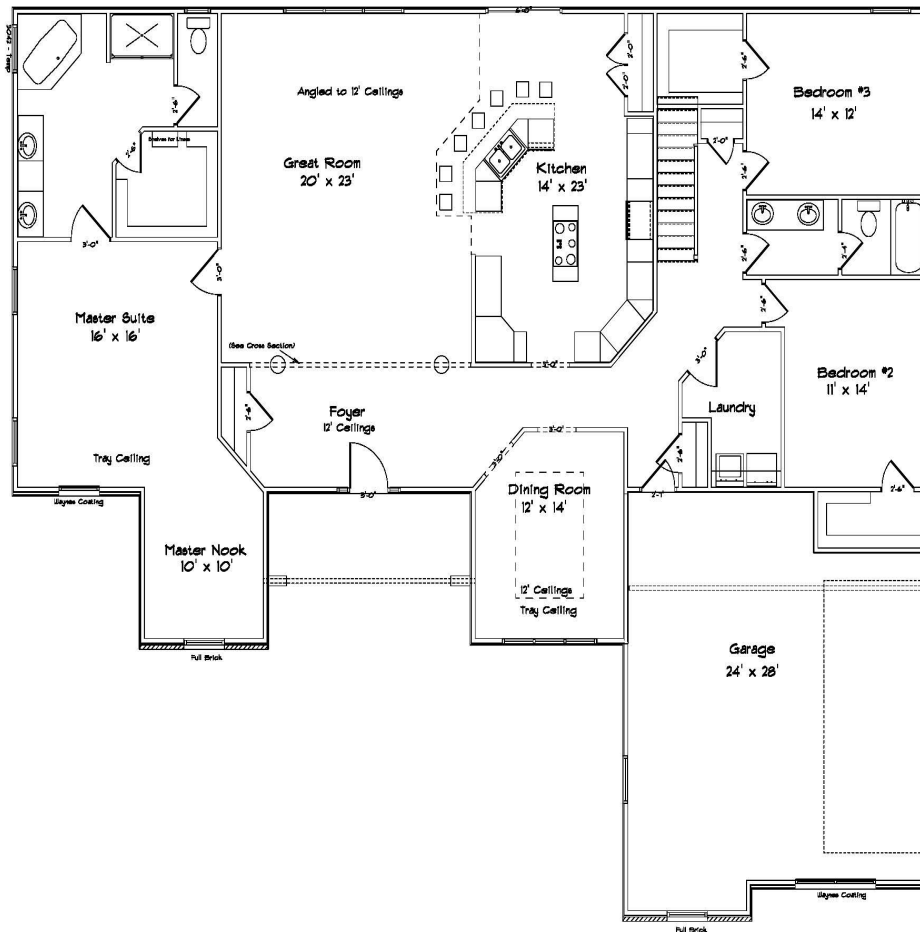

Turnberry

Elite Series

1 Level | 3 Bedroom | 2 Bathroom | 2 Car Garage | 2,450 Sq. Ft.

“Your Hometown Custom Builder...”

3495 W. Elm St. Lima, Ohio 45807
Doylehomes.com ~ 1-800-24-Doyle

Turnberry

Elite Series

1 Level | 3 Bedroom | 2 Bathroom | 2 Car Garage | 2,450 Sq. Ft.

**20 Year Structural
Warranty Energy Certified
Builder**
**Custom Build On Our
Lot Or Yours**
Design & Quality
Design Efficiency
Customize Any Design