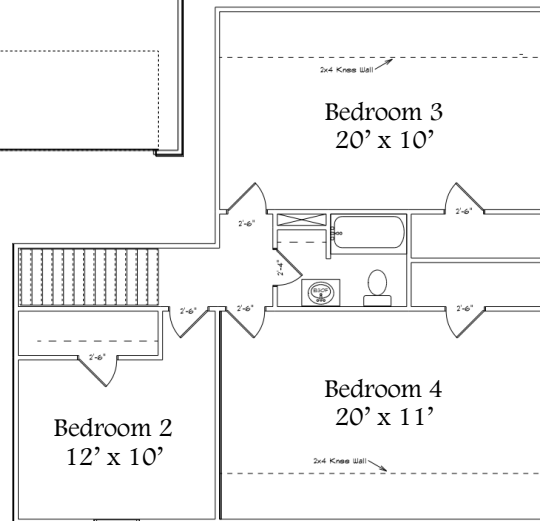

Tracemore

Elite Series

2 Levels | 4 Bedroom | 2.5 Bathroom | 2 Car Garage | 2,944 Sq. Ft.

“Your Hometown Custom Builder...”

3495 W. Elm St. Lima, Ohio 45807
Doylehomes.com ~ 1-800-24-Doyle

Tracemore

Elite Series

2 Levels | 4 Bedroom | 2.5 Bathroom | 2 Car Garage | 2,944 Sq. Ft.

**20 Year Structural
Warranty Energy Certified
Builder**
**Custom Build On Our
Lot Or Yours**
Design & Quality
Design Efficiency
Customize Any Design