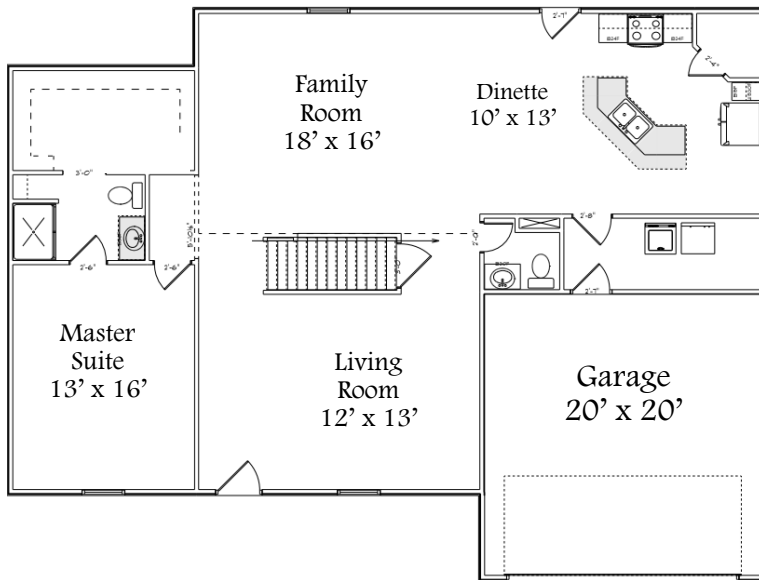

Tracemore

Elite Series

2 Levels | 4 Bedroom | 2.5 Bathroom | 2 Car Garage | 2,944 Sq. Ft.

“Your Hometown Custom Builder...”

3495 W. Elm St. Lima, Ohio 45807
Doylehomes.com ~ 1-800-24-Doyle

Tracemore

Elite Series

2 Levels | 4 Bedroom | 2.5 Bathroom | 2 Car Garage | 2,944 Sq. Ft.

**20 Year Structural
Warranty Energy Certified
Builder**
**Custom Build On Our
Lot Or Yours**
Design & Quality
Design Efficiency
Customize Any Design