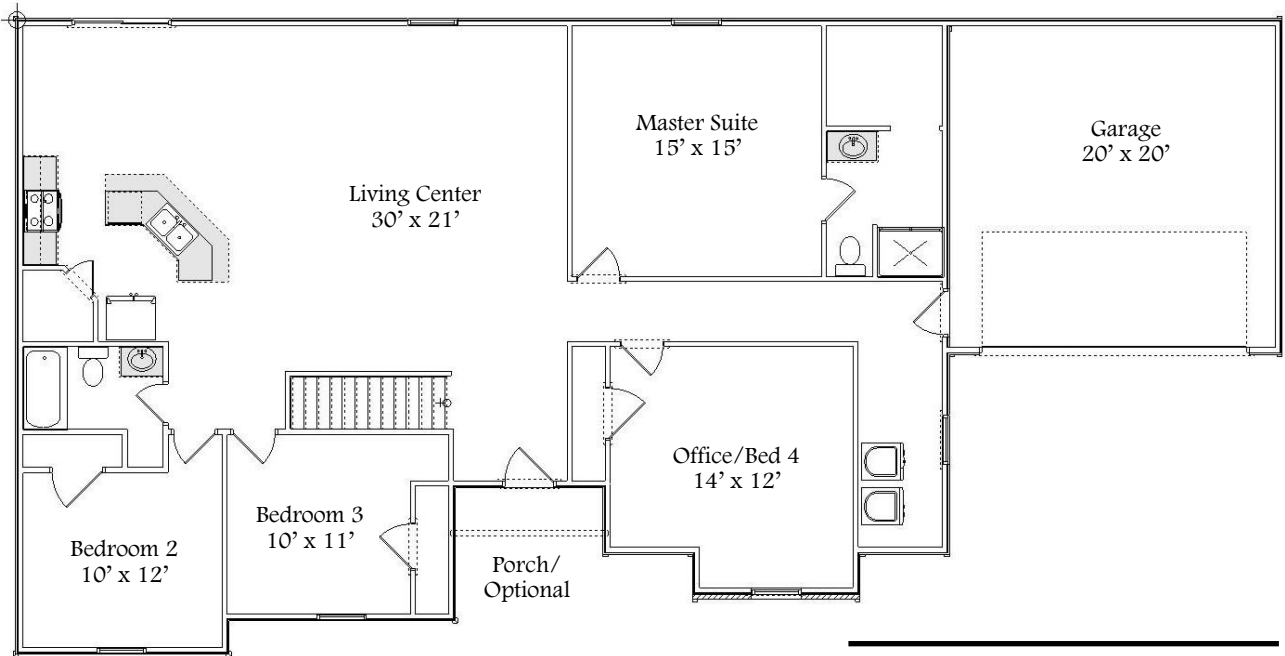

Sycamore II

Collection Series

1 Level | 4 Bedroom | 2 Bathroom | 2 Car Garage | 1,886 Sq. Ft.

Statesman View

Classic View

“Your Hometown Custom Builder...”

3495 W. Elm St. Lima, Ohio 45807
Doylehomes.com ~ 1-800-24-Doyle

Sycamore II

Collection Series

1 Level | 4 Bedroom | 2 Bathroom | 2 Car Garage | 1,886 Sq. Ft.

**20 Year Structural
Warranty Energy Certified
Builder**
**Custom Build On Our
Lot Or Yours**
Design & Quality
Design Efficiency
Customize Any Design

“Your Hometown Custom Builder...”

All floor plans and elevations are artist renderings and are subject to change at the discretion of S.W. Doyle Corporation. All room sizes are approximates. Copyright 2010, S.W. Doyle Corporation.