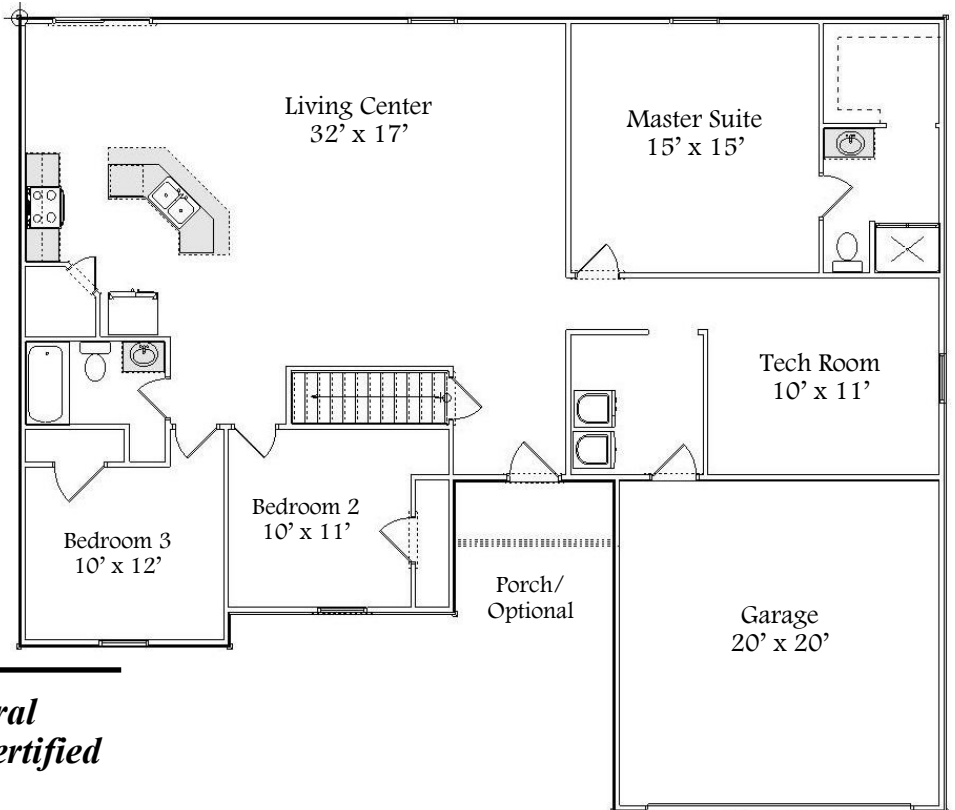

Sycamore

Collection Series

1 Level | 3 Bedroom | 2 Bathroom | 2 Car Garage | 1,801 Sq. Ft.

Statesman View

Classic View

“Your Hometown Custom Builder...”

3495 W. Elm St. Lima, Ohio 45807
Doylehomes.com ~ 1-800-24-Doyle

Sycamore

Collection Series

1 Level | 3 Bedroom | 2 Bathroom | 2 Car Garage | 1,801 Sq. Ft.

**20 Year Structural
Warranty Energy Certified
Builder**
**Custom Build On Our
Lot Or Yours**
Design & Quality
Design Efficiency
Customize Any Design