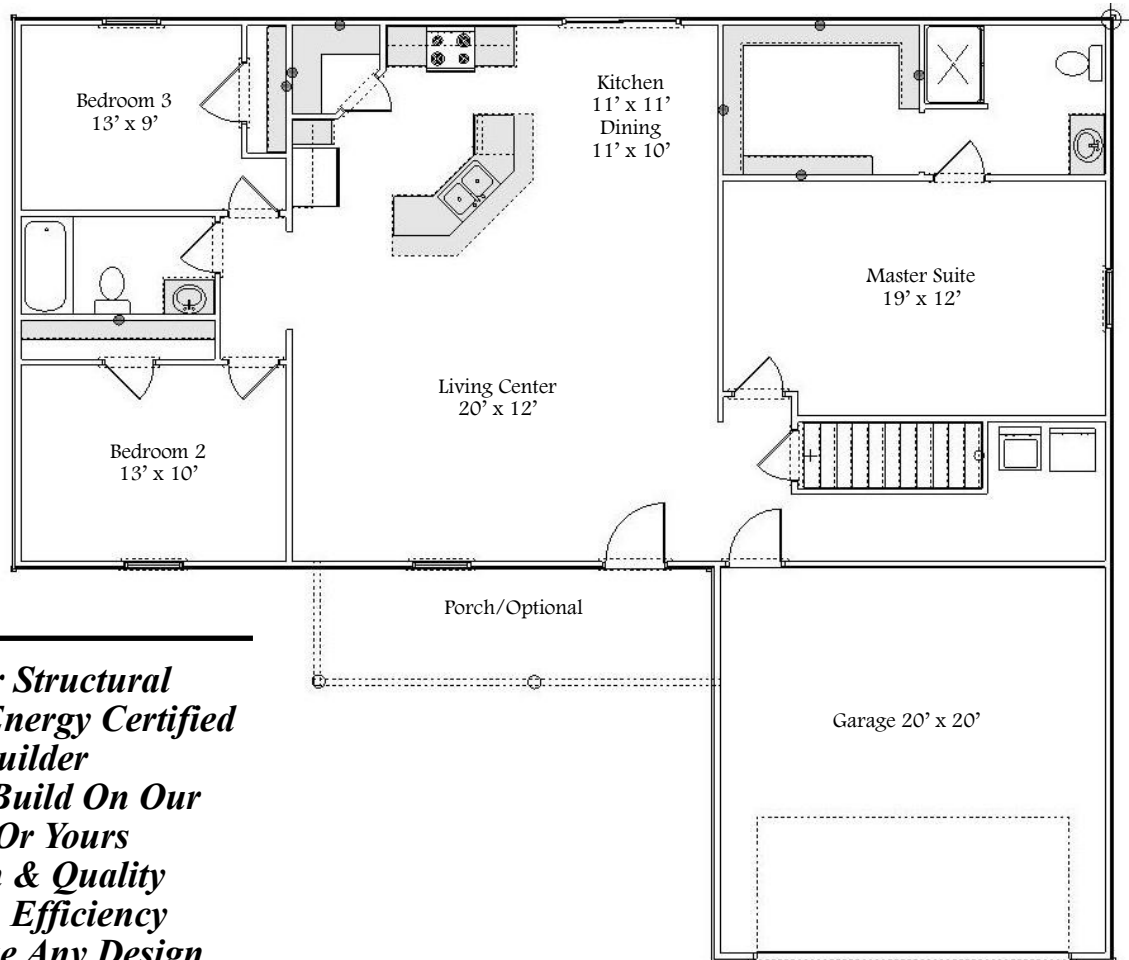

# Richland

Collection Series

1 Level | 3 Bedroom | 2 Bathroom | 2 Car Garage | 1,568 Sq. Ft.

*Statesman View*

*Classic View*

*“Your Hometown Custom Builder...”*

3495 W. Elm St. Lima, Ohio 45807  
Doylehomes.com ~ 1-800-24-Doyle

# Richland

Collection Series

1 Level | 3 Bedroom | 2 Bathroom | 2 Car Garage | 1,568 Sq. Ft.

**20 Year Structural  
Warranty Energy Certified  
Builder**  
**Custom Build On Our  
Lot Or Yours**  
**Design & Quality**  
**Design Efficiency**  
**Customize Any Design**