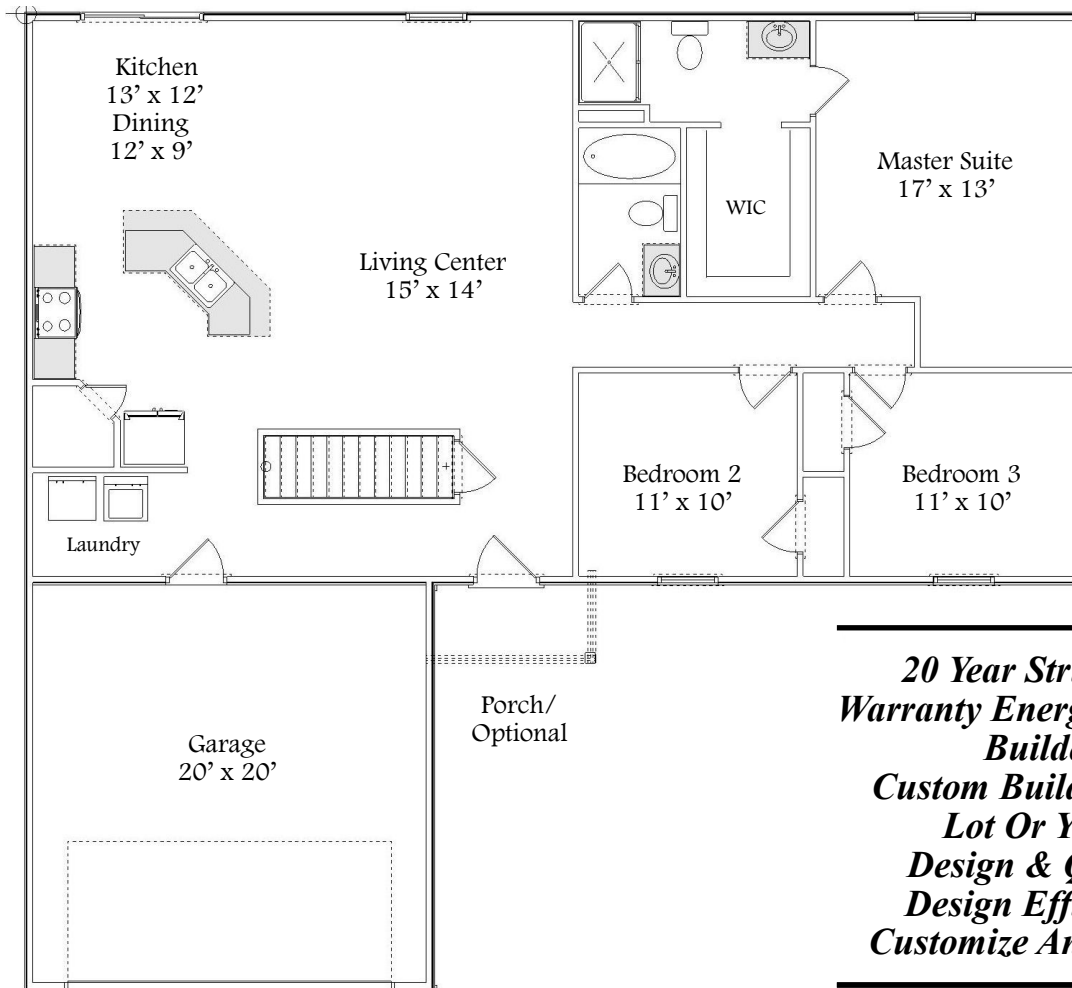

# Prescott

Collection Series

1 Level | 3 Bedroom | 2 Bathroom | 2 Car Garage | 1,456 Sq. Ft.

*Statesman View*

*Classic View*

*“Your Hometown Custom Builder...”*

3495 W. Elm St. Lima, Ohio 45807  
Doylehomes.com ~ 1-800-24-Doyle

# Prescott

Collection Series

1 Level | 3 Bedroom | 2 Bathroom | 2 Car Garage | 1,456 Sq. Ft.

**20 Year Structural  
Warranty Energy Certified  
Builder**  
**Custom Build On Our  
Lot Or Yours**  
**Design & Quality**  
**Design Efficiency**  
**Customize Any Design**