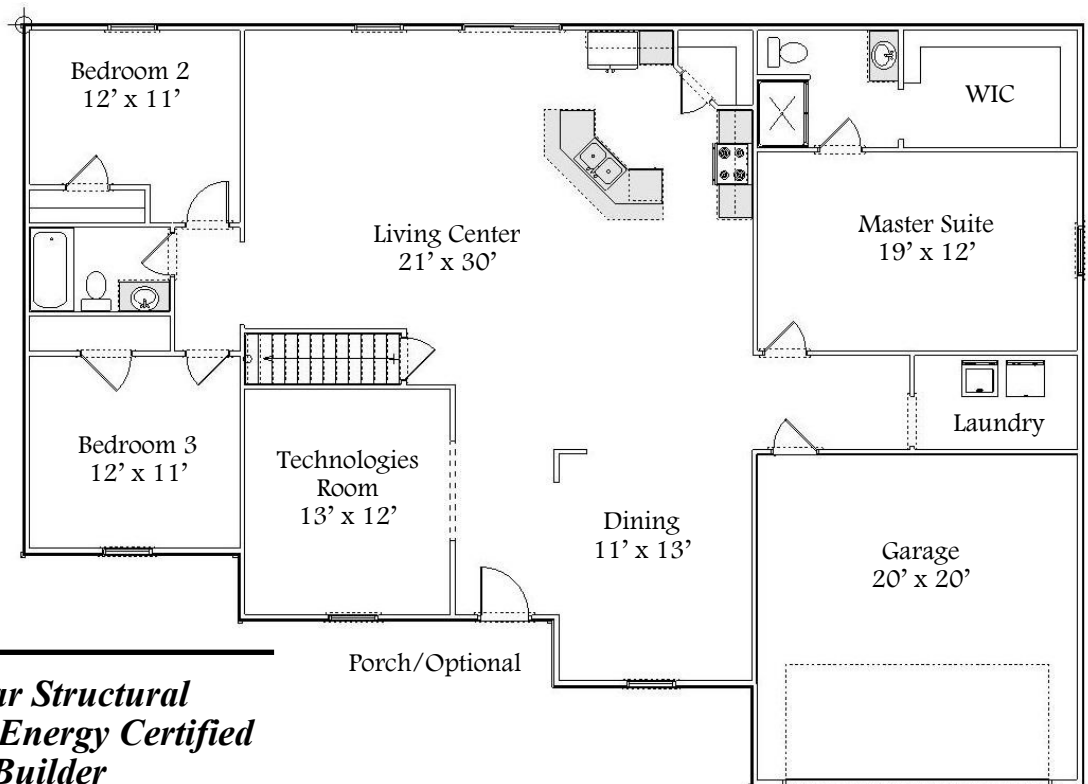

Oakwood

Collection Series

1 Level | 3 Bedroom | 2 Bathroom | 2 Car Garage | 2,133 Sq. Ft.

Governor View

Statesman View

Classic View

“Your Hometown Custom Builder...”

3495 W. Elm St. Lima, Ohio 45807
Doylehomes.com ~ 1-800-24-Doyle

Oakwood

Collection Series

1 Level | 3 Bedroom | 2 Bathroom | 2 Car Garage | 2,133 Sq. Ft.

**20 Year Structural
Warranty Energy Certified
Builder**
**Custom Build On Our
Lot Or Yours**
Design & Quality
Design Efficiency
Customize Any Design