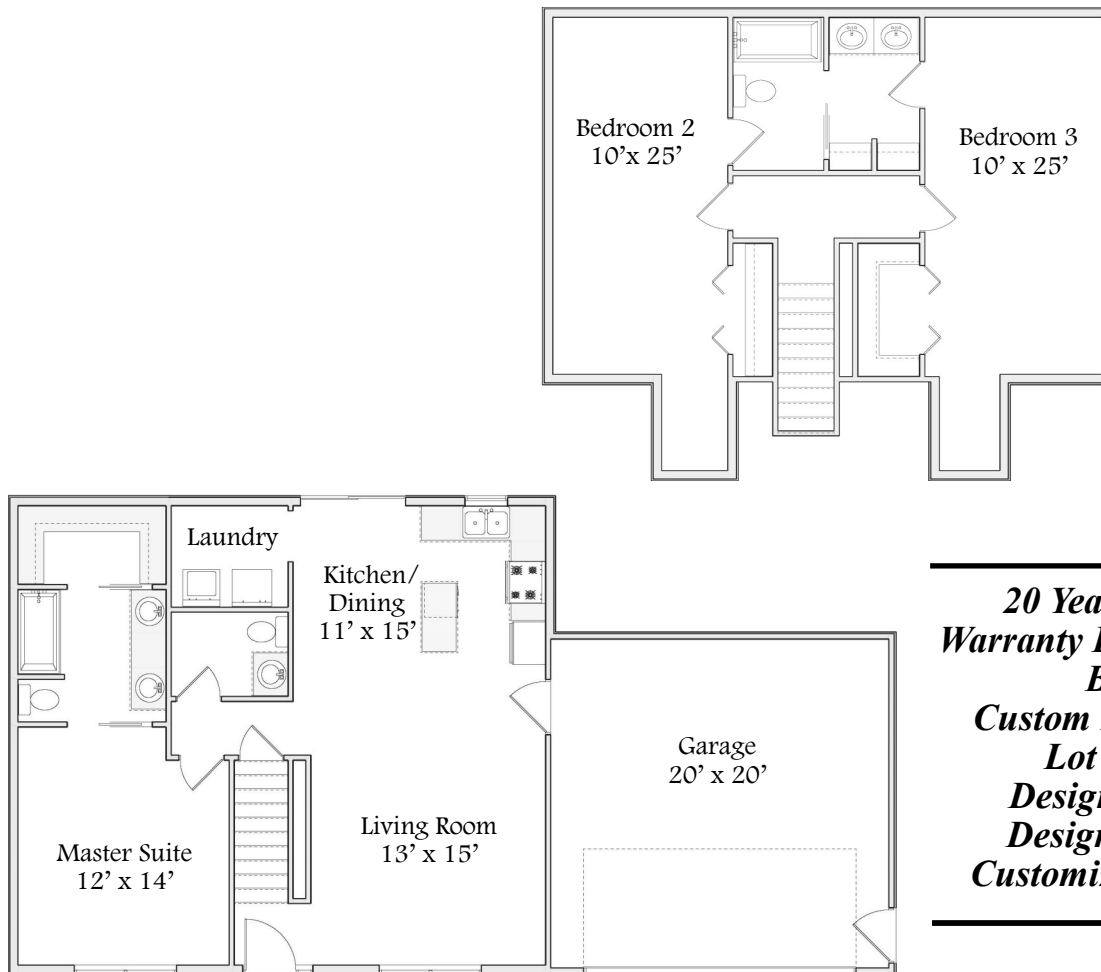

# Oakridge

Designer Series

2 Levels | 4 Bedroom | 2 Bathroom | 2 Car Garage | 1,632 Sq. Ft.

*“Your Hometown Custom Builder...”*

3495 W. Elm St. Lima, Ohio 45807  
Doylehomes.com ~ 1-800-24-Doyle

# Oakridge

Designer Series

2 Levels | 4 Bedroom | 2 Bathroom | 2 Car Garage | 1,632 Sq. Ft.

**20 Year Structural  
Warranty Energy Certified  
Builder**  
**Custom Build On Our  
Lot Or Yours**  
**Design & Quality**  
**Design Efficiency**  
**Customize Any Design**