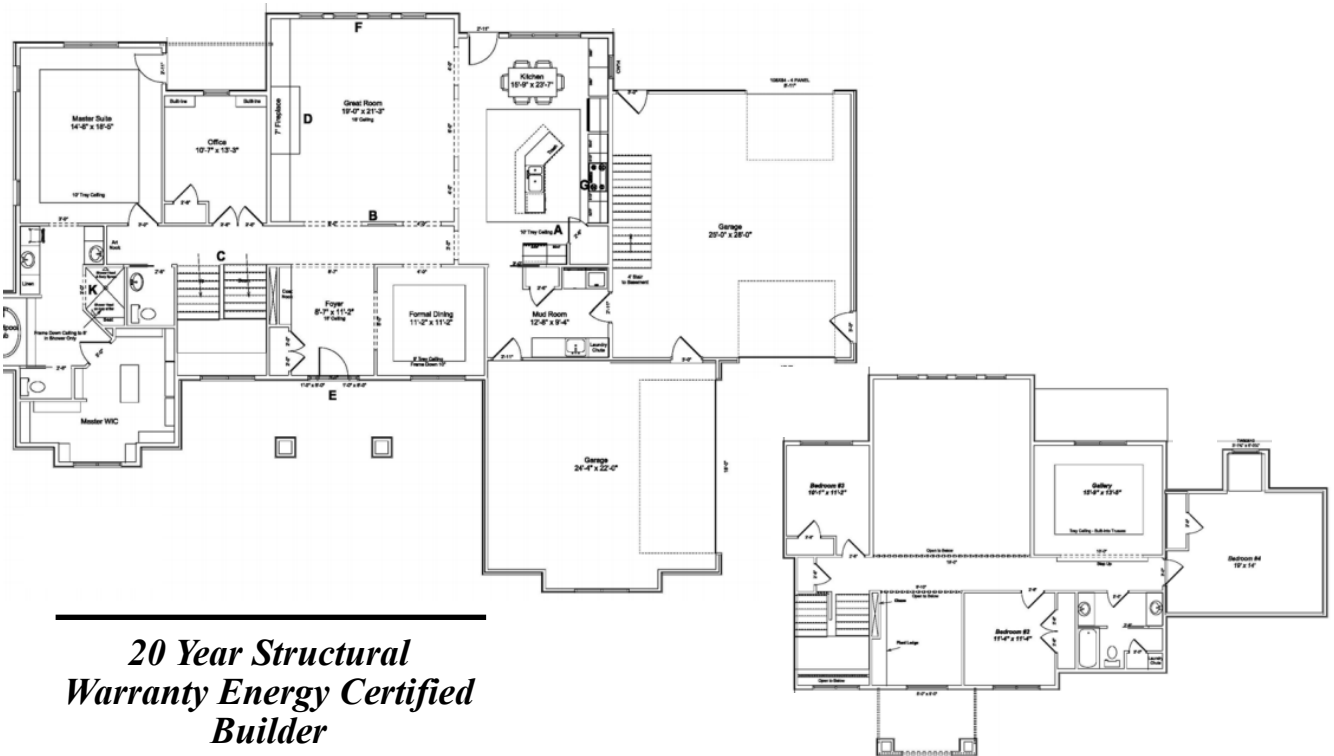

Muirfield

Elite Series

2 Levels | 4 Bedroom | 2.5 Bathroom | 4 Car Garage | 3,626 Sq. Ft.

“Your Hometown Custom Builder...”

3495 W. Elm St. Lima, Ohio 45807
Doylehomes.com ~ 1-800-24-Doyle

Muirfield

Elite Series

2 Levels | 4 Bedroom | 2.5 Bathroom | 4 Car Garage | 3,626 Sq. Ft.

**20 Year Structural
Warranty Energy Certified
Builder**
**Custom Build On Our
Lot Or Yours**
Design & Quality
Design Efficiency
Customize Any Design