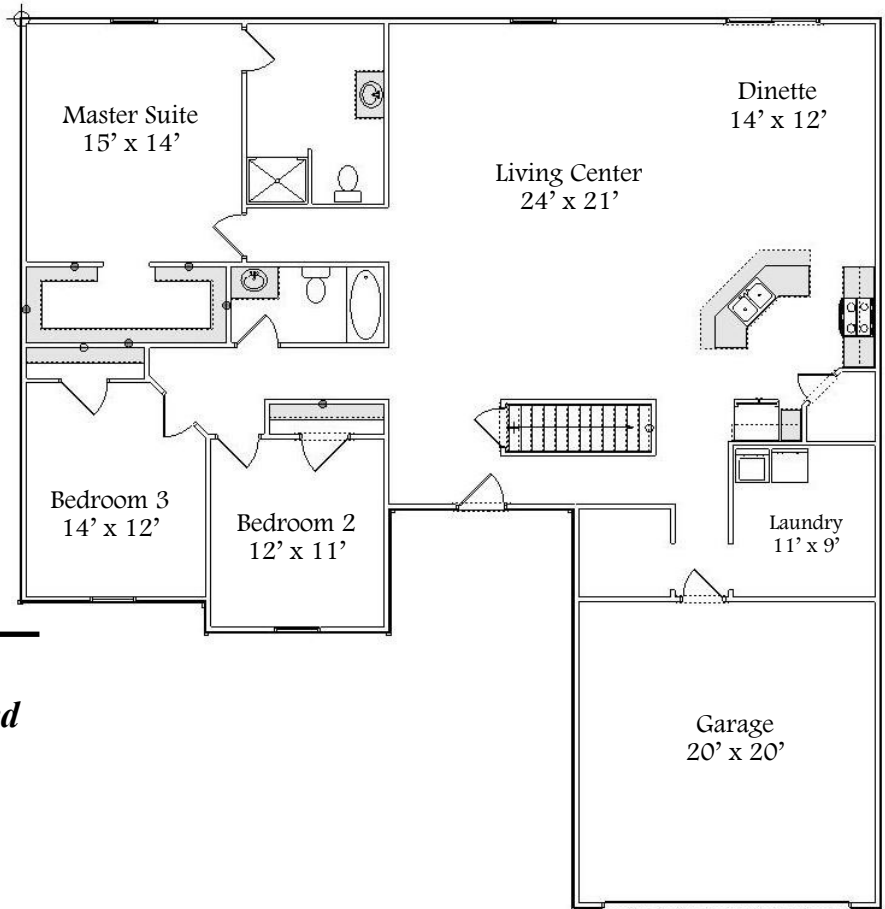

Maplewood

Collection Series

1 Level | 3 Bedroom | 2 Bathroom | 2 Car Garage | 2,092 Sq. Ft.

Governor View

Statesman View

Classic View

“Your Hometown Custom Builder...”

3495 W. Elm St. Lima, Ohio 45807
Doylehomes.com ~ 1-800-24-Doyle

Maplewood

Collection Series

1 Level | 3 Bedroom | 2 Bathroom | 2 Car Garage | 2,092 Sq. Ft.

**20 Year Structural
Warranty Energy Certified
Builder**
**Custom Build On Our
Lot Or Yours**
Design & Quality
Design Efficiency
Customize Any Design