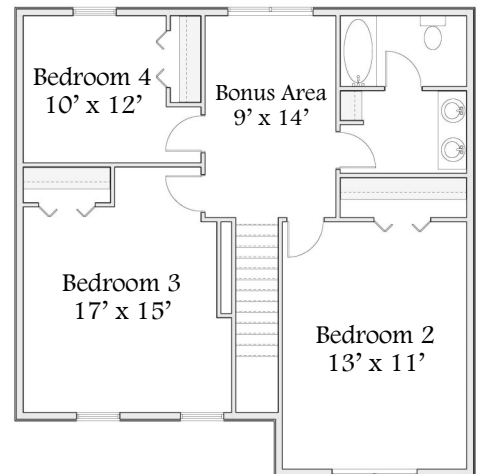

Lexington

Designer Series

2 Levels | 4 Bedroom | 2.5 Bathroom | 2 Car Garage | 2,120 Sq. Ft.

“Your Hometown Custom Builder...”

3495 W. Elm St. Lima, Ohio 45807
Doylehomes.com ~ 1-800-24-Doyle

Lexington

Designer Series

2 Levels | 4 Bedroom | 2.5 Bathroom | 2 Car Garage | 2,120 Sq. Ft.

**20 Year Structural
Warranty Energy Certified
Builder**
**Custom Build On Our
Lot Or Yours**
Design & Quality
Design Efficiency
Customize Any Design