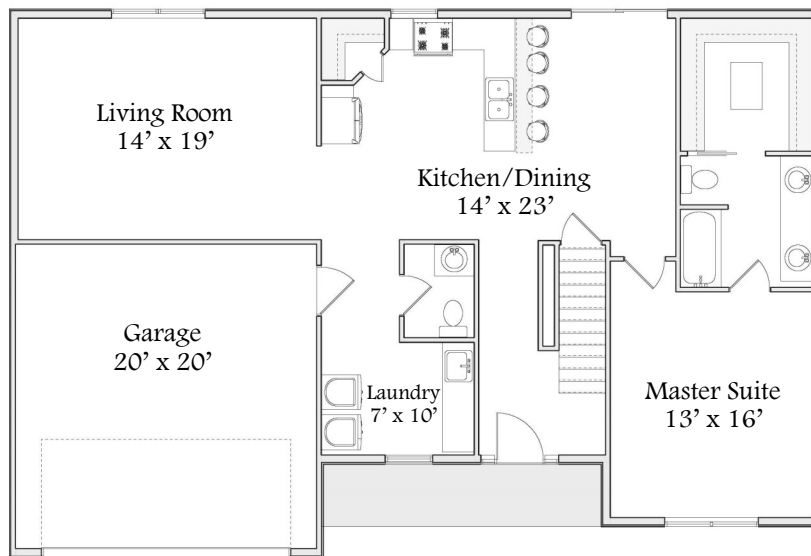

Lexington

Designer Series

2 Levels | 4 Bedroom | 2.5 Bathroom | 2 Car Garage | 2,120 Sq. Ft.

“Your Hometown Custom Builder...”

3495 W. Elm St. Lima, Ohio 45807
Doylehomes.com ~ 1-800-24-Doyle

Lexington

Designer Series

2 Levels | 4 Bedroom | 2.5 Bathroom | 2 Car Garage | 2,120 Sq. Ft.

**20 Year Structural
Warranty Energy Certified
Builder**
**Custom Build On Our
Lot Or Yours**
Design & Quality
Design Efficiency
Customize Any Design