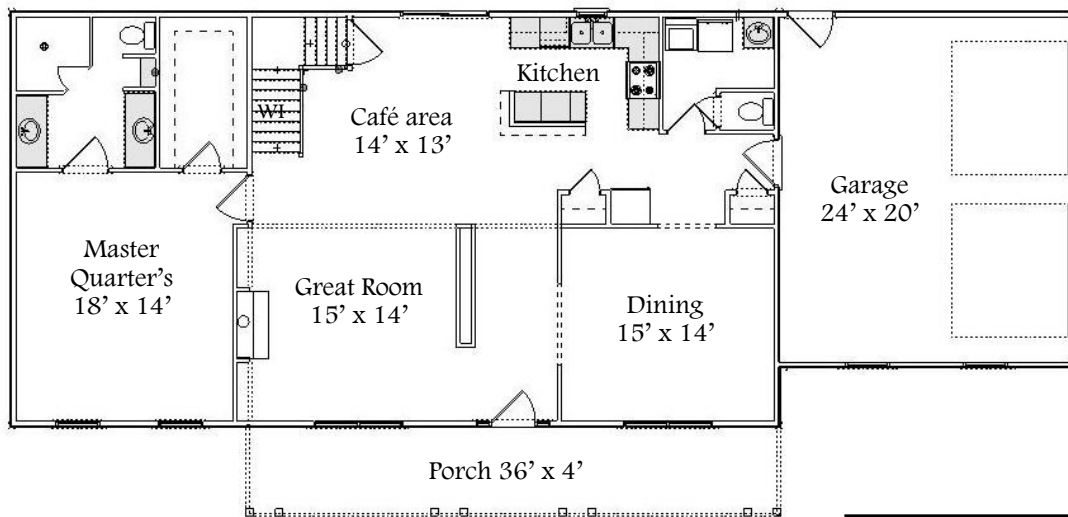

Dallas

Designer Series

2 Levels | 4 Bedroom | 3.5 Bathroom | 2 Car Garage | 2,700 Sq. Ft.

“Your Hometown Custom Builder...”

3495 W. Elm St. Lima, Ohio 45807
Doylehomes.com ~ 1-800-24-Doyle

Dallas

Designer Series

2 Levels | 4 Bedroom | 3.5 Bathroom | 2 Car Garage | 2,700 Sq. Ft.

**20 Year Structural
Warranty Energy Certified
Builder**
**Custom Build On Our
Lot Or Yours**
Design & Quality
Design Efficiency
Customize Any Design