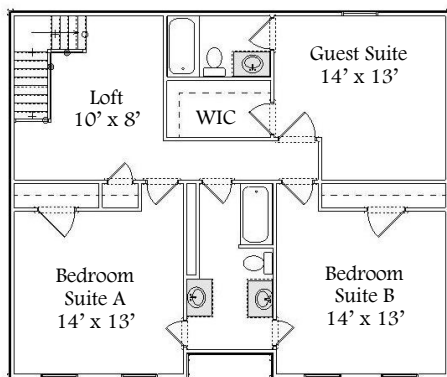

Dallas

Designer Series

2 Levels | 4 Bedroom | 3.5 Bathroom | 2 Car Garage | 2,700 Sq. Ft.

“Your Hometown Custom Builder...”

3495 W. Elm St. Lima, Ohio 45807
Doylehomes.com ~ 1-800-24-Doyle

Dallas

Designer Series

2 Levels | 4 Bedroom | 3.5 Bathroom | 2 Car Garage | 2,700 Sq. Ft.

**20 Year Structural
Warranty Energy Certified
Builder**
**Custom Build On Our
Lot Or Yours**
Design & Quality
Design Efficiency
Customize Any Design