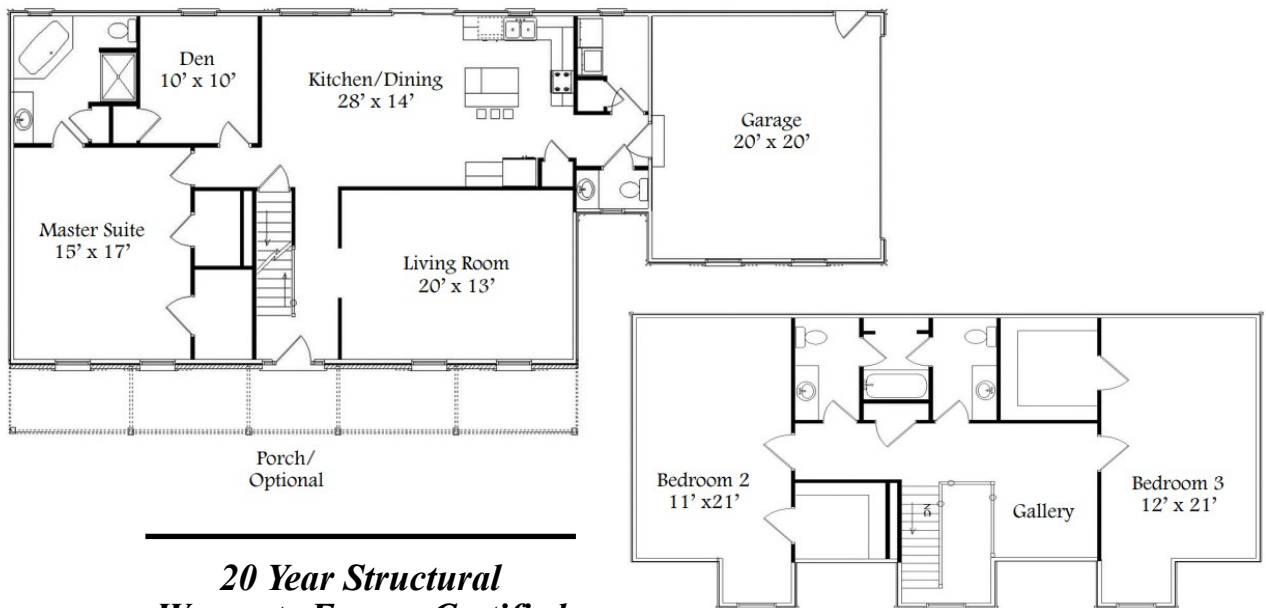

# Countryside

Collection Series

2 Levels | 3 Bedroom | 2.5 Bathroom | 2 Car Garage | 2,549 Sq. Ft.

*Governor View*

*Statesman View*

*“Your Hometown Custom Builder...”*

3495 W. Elm St. Lima, Ohio 45807  
Doylehomes.com ~ 1-800-24-Doyle

# Countryside

Collection Series

2 Levels | 3 Bedroom | 2.5 Bathroom | 2 Car Garage | 2,549 Sq. Ft.

***20 Year Structural  
Warranty Energy Certified  
Builder  
Custom Build On Our  
Lot Or Yours  
Design & Quality  
Design Efficiency  
Customize Any Design***