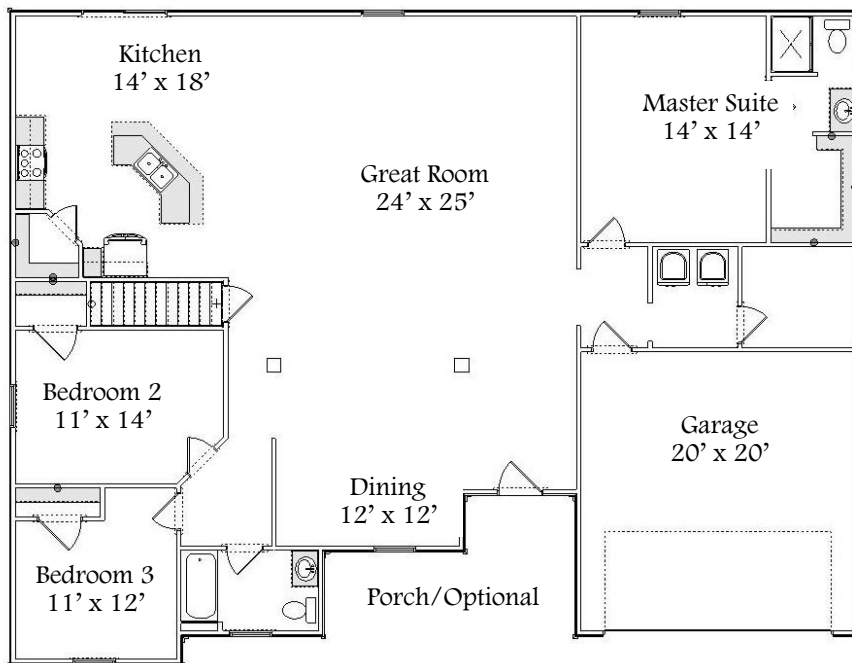

# Cottonwood

Collection Series

1 Level | 3 Bedroom | 2 Bathroom | 2 Car Garage | 2,092 Sq. Ft.

*Governor View*

*Statesman View*

*Classic View*

*“Your Hometown Custom Builder...”*

3495 W. Elm St. Lima, Ohio 45807  
Doylehomes.com ~ 1-800-24-Doyle

# Cottonwood

Collection Series

1 Level | 3 Bedroom | 2 Bathroom | 2 Car Garage | 2,092 Sq. Ft.

---

***20 Year Structural  
Warranty Energy Certified  
Builder  
Custom Build On Our  
Lot Or Yours  
Design & Quality  
Design Efficiency  
Customize Any Design***