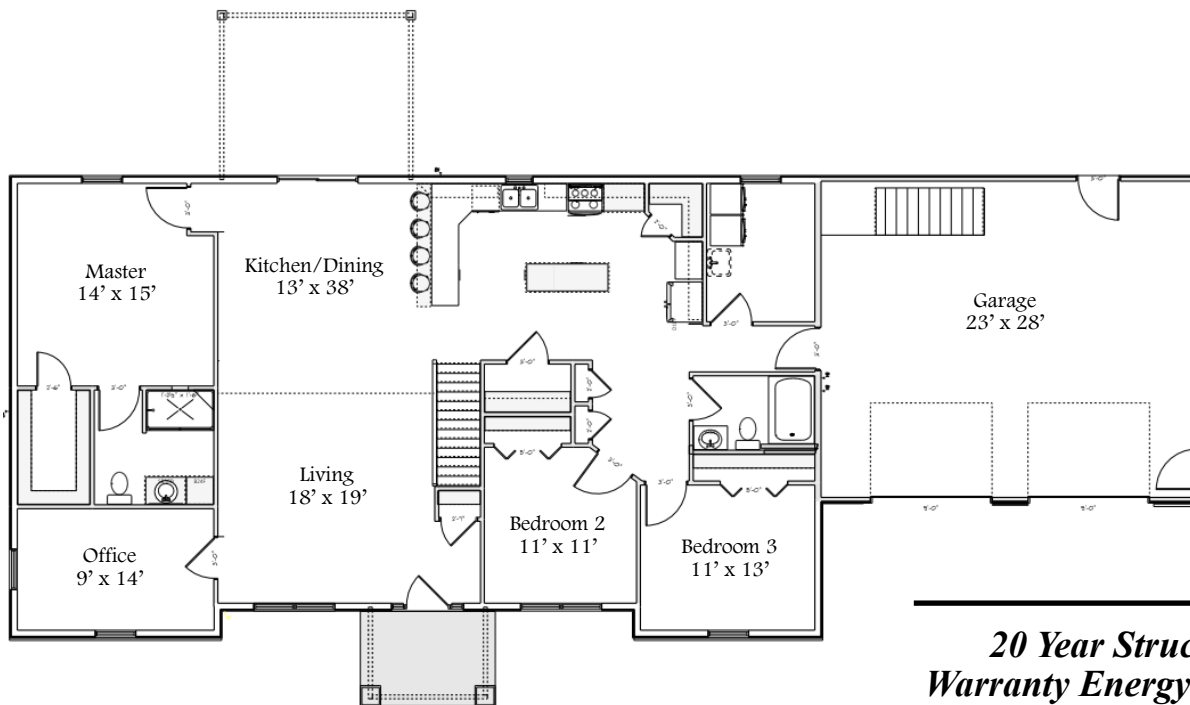

Calista

Collection Series

1 Level | 3 Bedroom | 2 Bathroom | 2 Car Garage | 1,998 Sq. Ft.

“Your Hometown Custom Builder...”

3495 W. Elm St. Lima, Ohio 45807
Doylehomes.com ~ 1-800-24-Doyle

Calista

Collection Series

1 Level | 3 Bedroom | 2 Bathroom | 2 Car Garage | 1,998 Sq. Ft.

**20 Year Structural
Warranty Energy Certified
Builder
Custom Build On Our
Lot Or Yours
Design & Quality
Design Efficiency
Customize Any Design**