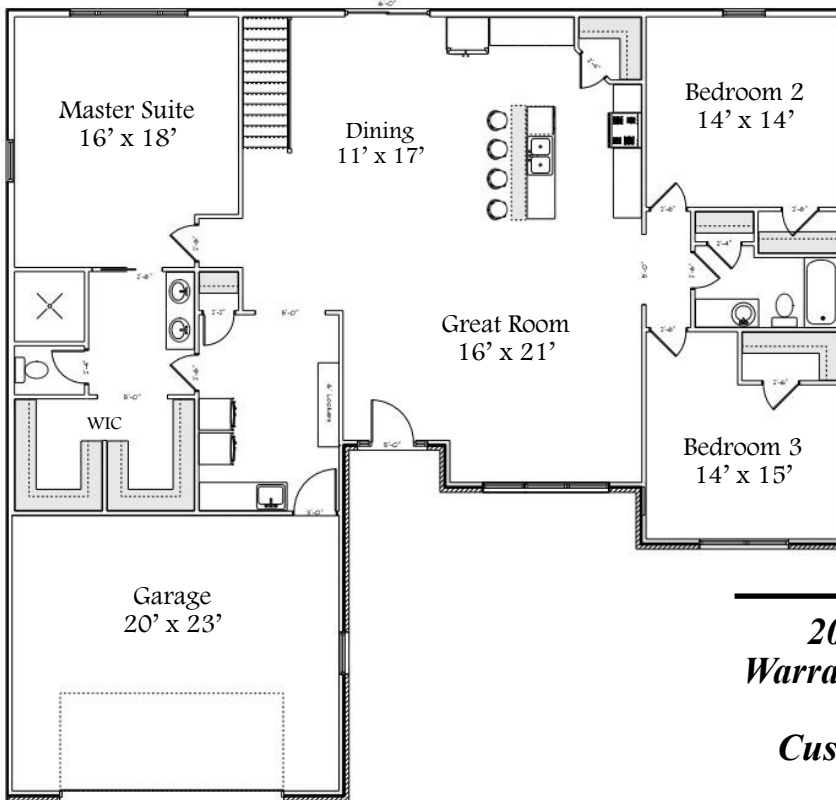

Brentwood

Designer Series

1 Level | 3 Bedroom | 2 Bathroom | 2 Car Garage | 2,144 Sq. Ft.

“Your Hometown Custom Builder...”

3495 W. Elm St. Lima, Ohio 45807
Doylehomes.com ~ 1-800-24-Doyle

Brentwood

Designer Series

1 Level | 3 Bedroom | 2 Bathroom | 2 Car Garage | 2,144 Sq. Ft.

**20 Year Structural
Warranty Energy Certified
Builder
Custom Build On Our
Lot Or Yours
Design & Quality
Design Efficiency
Customize Any Design**