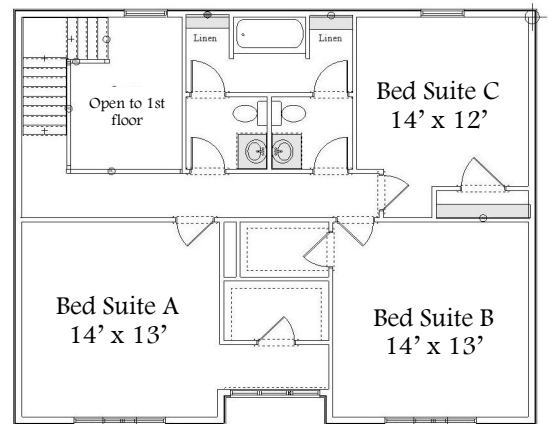

Aurora

Colorado Series

2 Levels | 4 Bedroom | 2.5 Bathroom | 2 Car Garage | 2,578 Sq. Ft.

“Your Hometown Custom Builder...”

3495 W. Elm St. Lima, Ohio 45807
Doylehomes.com ~ 1-800-24-Doyle

Aurora

Colorado Series

2 Levels | 4 Bedroom | 2.5 Bathroom | 2 Car Garage | 2,578 Sq. Ft.

**20 Year Structural
Warranty Energy Certified
Builder**
**Custom Build On Our
Lot Or Yours**
Design & Quality
Design Efficiency
Customize Any Design