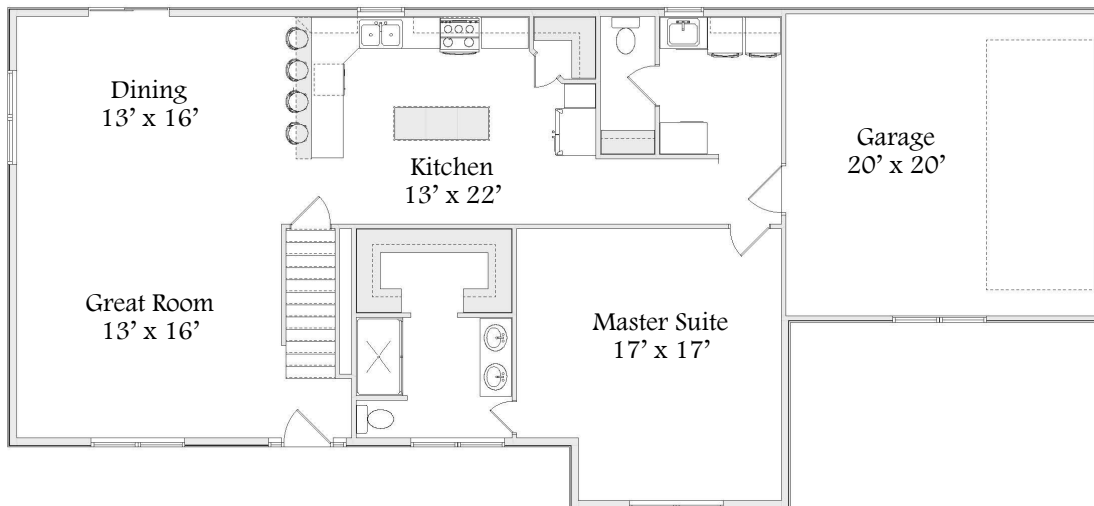

# Atlanta

Designer Series

2 Levels | 3 Bedroom | 2.5 Bathroom | 2 Car Garage | 2,180 Sq. Ft.

*“Your Hometown Custom Builder...”*

3495 W. Elm St. Lima, Ohio 45807  
Doylehomes.com ~ 1-800-24-Doyle

## Designer Series

2 Levels | 3 Bedroom | 2.5 Bathroom | 2 Car Garage | 2,180 Sq. Ft.

**20 Year Structural  
Warranty Energy Certified  
Builder  
Custom Build On Our  
Lot Or Yours  
Design & Quality  
Design Efficiency  
Customize Any Design**