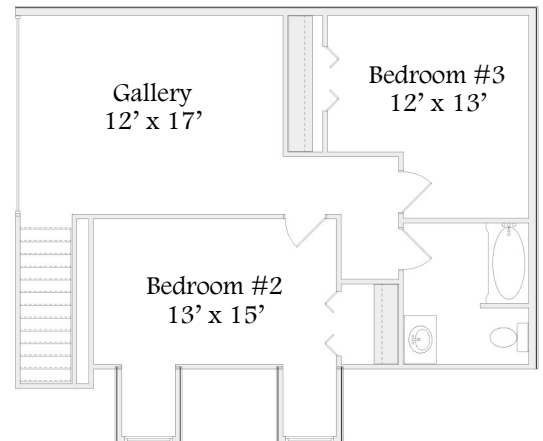

# Atlanta

Designer Series

2 Levels | 3 Bedroom | 2.5 Bathroom | 2 Car Garage | 2,180 Sq. Ft.

*“Your Hometown Custom Builder...”*

3495 W. Elm St. Lima, Ohio 45807  
Doylehomes.com ~ 1-800-24-Doyle

## Designer Series

2 Levels | 3 Bedroom | 2.5 Bathroom | 2 Car Garage | 2,180 Sq. Ft.

**20 Year Structural  
Warranty Energy Certified  
Builder  
Custom Build On Our  
Lot Or Yours  
Design & Quality  
Design Efficiency  
Customize Any Design**