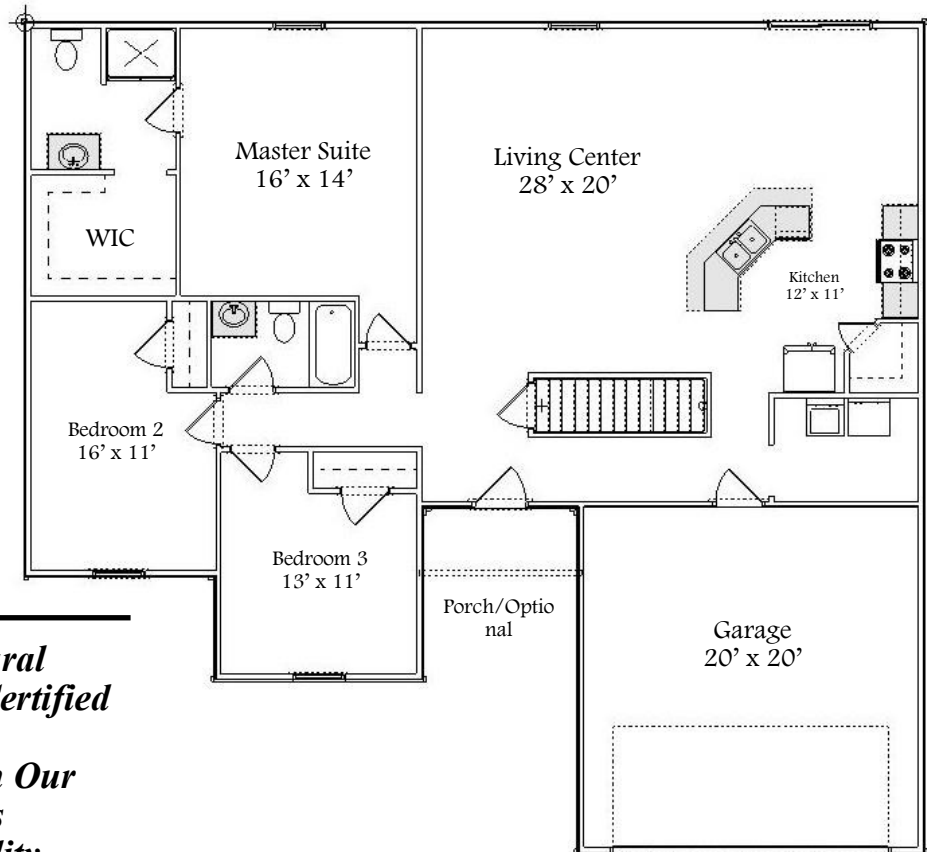

Ashmore

Collection Series

1 Level | 3 Bedroom | 2 Bathroom | 2 Car Garage | 1,620 Sq. Ft.

Statesman View

Classic View

“Your Hometown Custom Builder...”

3495 W. Elm St. Lima, Ohio 45807
Doylehomes.com ~ 1-800-24-Doyle

Ashmore

Collection Series

1 Level | 3 Bedroom | 2 Bathroom | 2 Car Garage | 1,620 Sq. Ft.

**20 Year Structural
Warranty Energy Certified
Builder
Custom Build On Our
Lot Or Yours
Design & Quality
Design Efficiency
Customize Any Design**