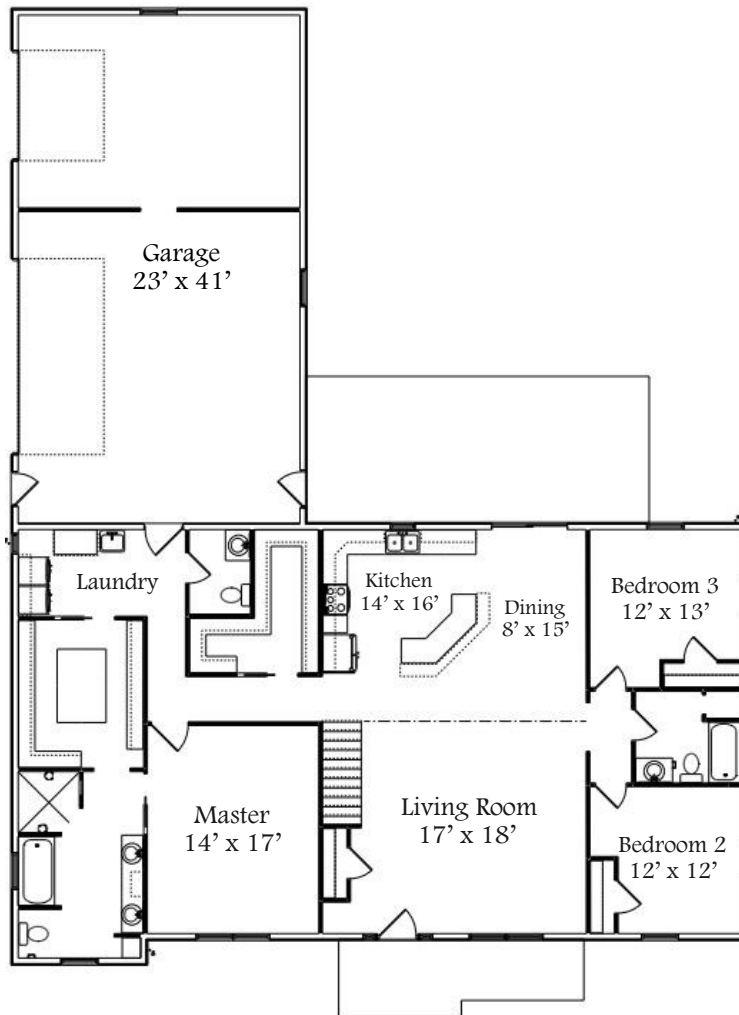

Arvada

Colorado Series

1 Level | 3 Bedroom | 2.5 Bathroom | 3 Car Garage | 2,060 Sq. Ft.

“Your Hometown Custom Builder...”

3495 W. Elm St. Lima, Ohio 45807
Doylehomes.com ~ 1-800-24-Doyle

Arvada

Colorado Series

1 Level | 3 Bedroom | 2.5 Bathroom | 3 Car Garage | 2,060 Sq. Ft.

*20 Year Structural
Warranty Energy Certified
Builder
Custom Build On Our
Lot Or Yours
Design & Quality
Design Efficiency
Customize Any Design*