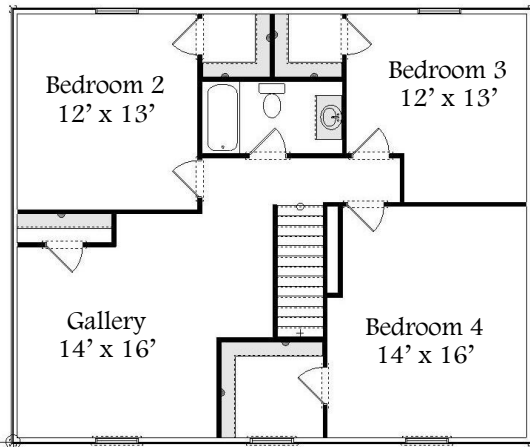

Arlington

Collection Series

2 Levels | 4 Bedroom | 3 Bathroom | 2 Car Garage | 2,552 Sq. Ft.

“Your Hometown Custom Builder...”

3495 W. Elm St. Lima, Ohio 45807
Doylehomes.com ~ 1-800-24-Doyle

Arlington

Collection Series

2 Levels | 4 Bedroom | 3 Bathroom | 2 Car Garage | 2,552 Sq. Ft.

Porch/Optional

**20 Year Structural
Warranty Energy Certified
Builder
Custom Build On Our
Lot Or Yours
Design & Quality
Design Efficiency
Customize Any Design**