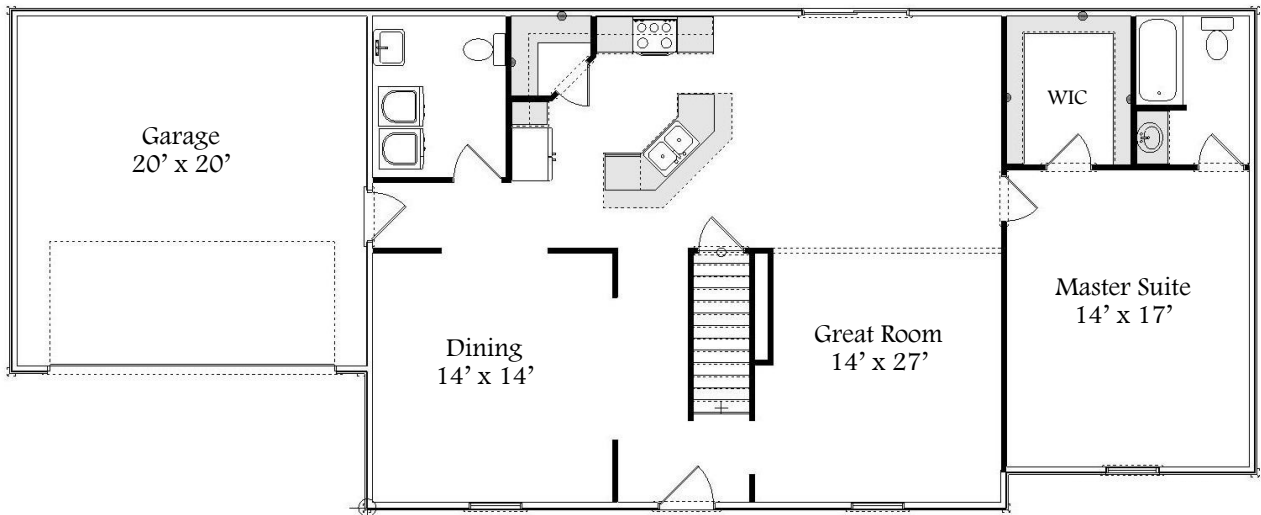

Arlington

Collection Series

2 Levels | 4 Bedroom | 3 Bathroom | 2 Car Garage | 2,552 Sq. Ft.

“Your Hometown Custom Builder...”

3495 W. Elm St. Lima, Ohio 45807
Doylehomes.com ~ 1-800-24-Doyle

Arlington

Collection Series

2 Levels | 4 Bedroom | 3 Bathroom | 2 Car Garage | 2,552 Sq. Ft.

Porch/Optional

**20 Year Structural
Warranty Energy Certified
Builder
Custom Build On Our
Lot Or Yours
Design & Quality
Design Efficiency
Customize Any Design**