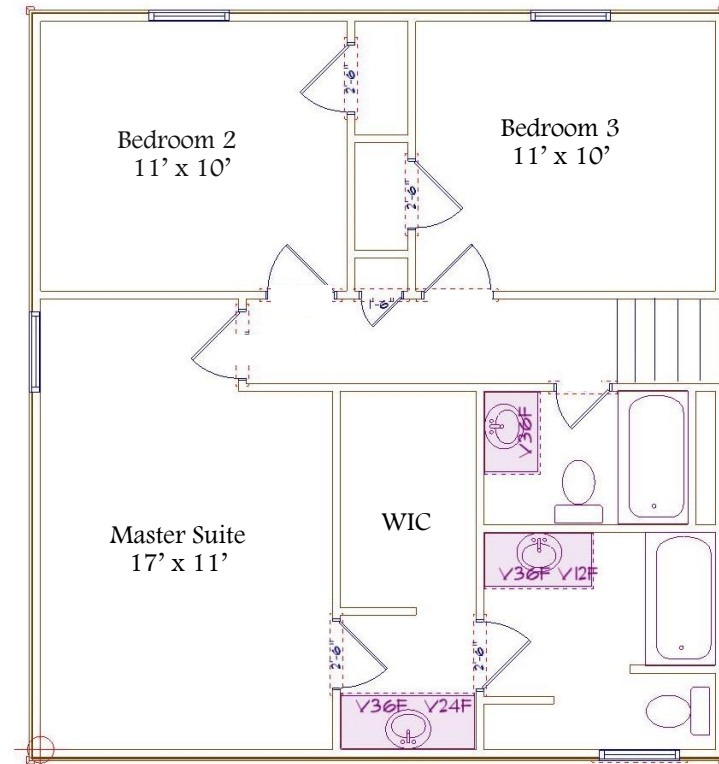

Colorado Series...

Welcome to the Telluride