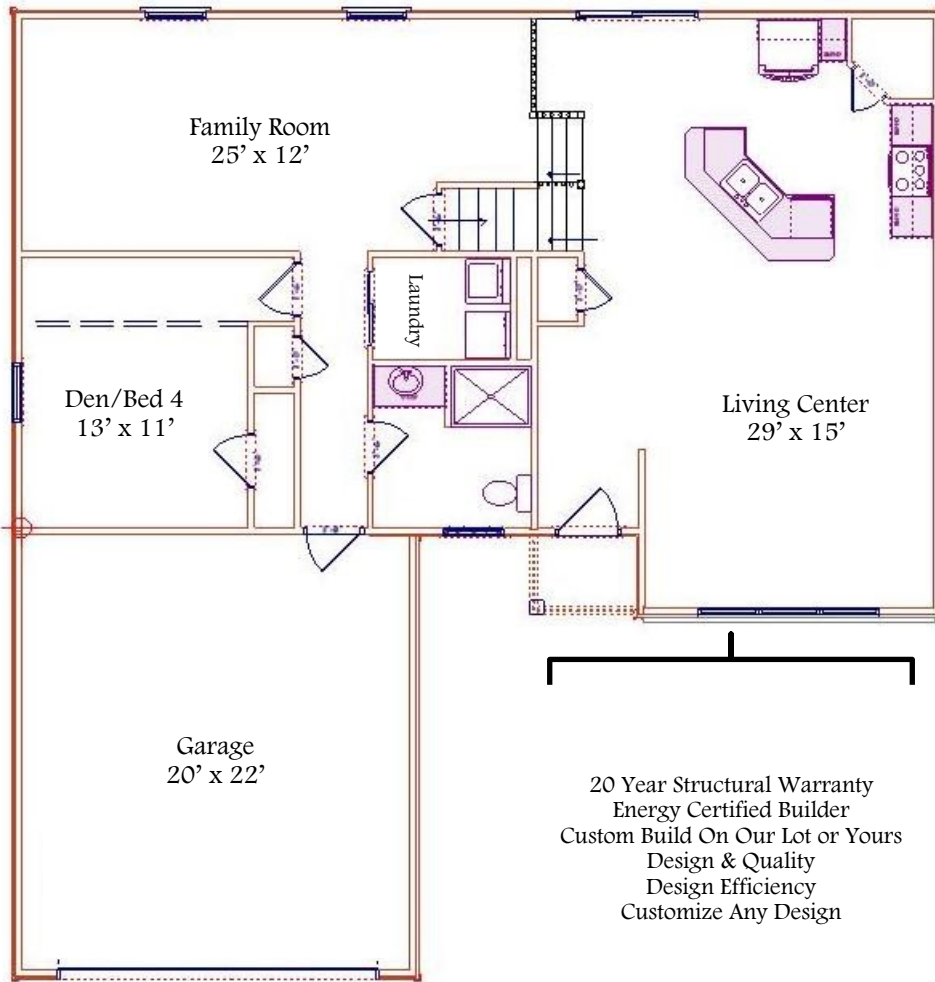

Colorado Series...

Welcome to the Telluride