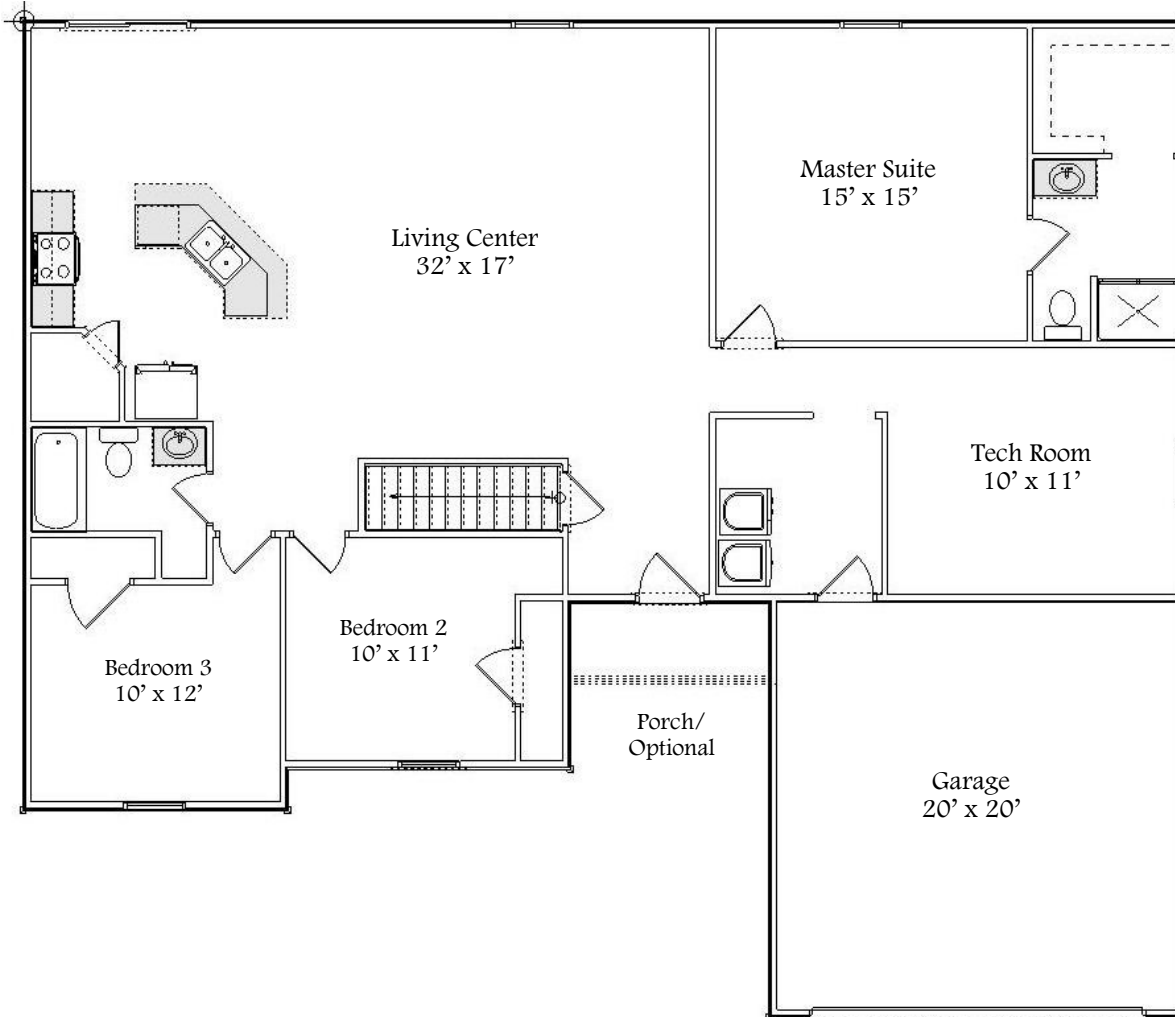

Collection Series...

Welcome to the Sycamore

*Statesman View
1,801 Sq. Ft.*

Classic View

“Your Hometown Custom Builder...”

DOYLEHOMES.COM ~ 1-800-24-DOYLE

Collection Series...

Welcome to the Sycamore