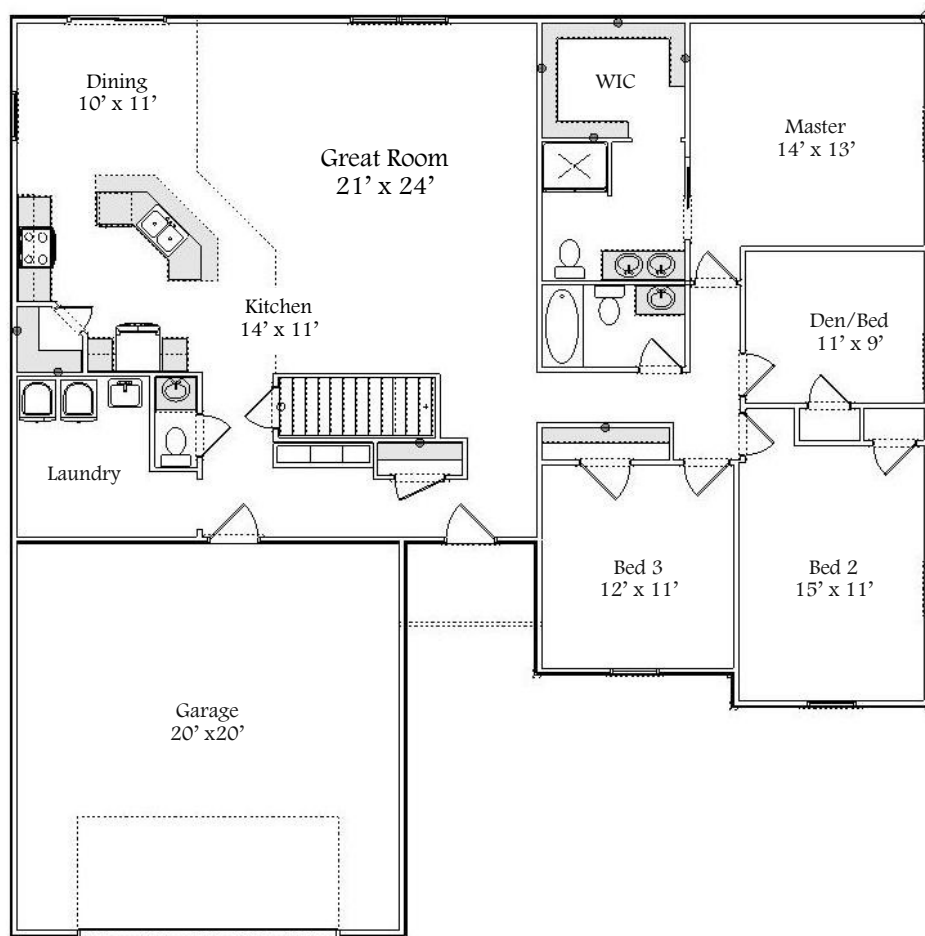

Colorado Series...

Welcome to the Silverton

2,018 Sq. Ft.

“Your Hometown Custom Builder...”

DOYLEHOMES.COM ~ 1-800-24-DOYLE

Colorado Series...

Welcome to the Silverton

20 Year Structural Warranty
Energy Certified Builder
Custom Build On Our Lot or
Yours
Design & Quality
Design Efficiency
Customize Any Design

All floor plans and elevations are artist renderings and are subject to change at the discretion of S.W. Doyle Corporation. All room sizes are approximates.
Copyright 2010, S.W. Doyle Corporation.