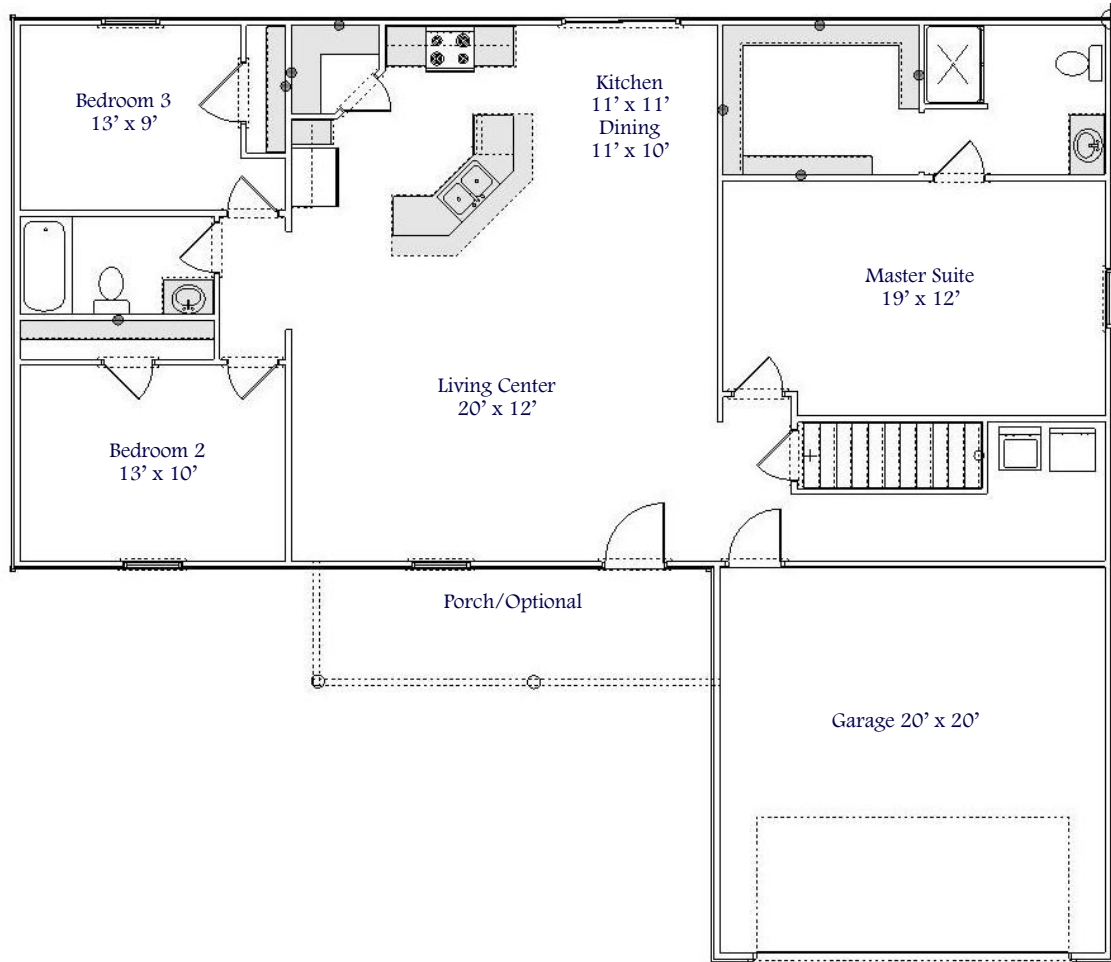

Collection Series...

Welcome to the Richland

*Statesman View
1,568 Sq. Ft.*

Classic View

“Your Hometown Custom Builder...”

DOYLEHOMES.COM ~ 1-800-24-DOYLE

Collection Series...

Welcome to the Richland