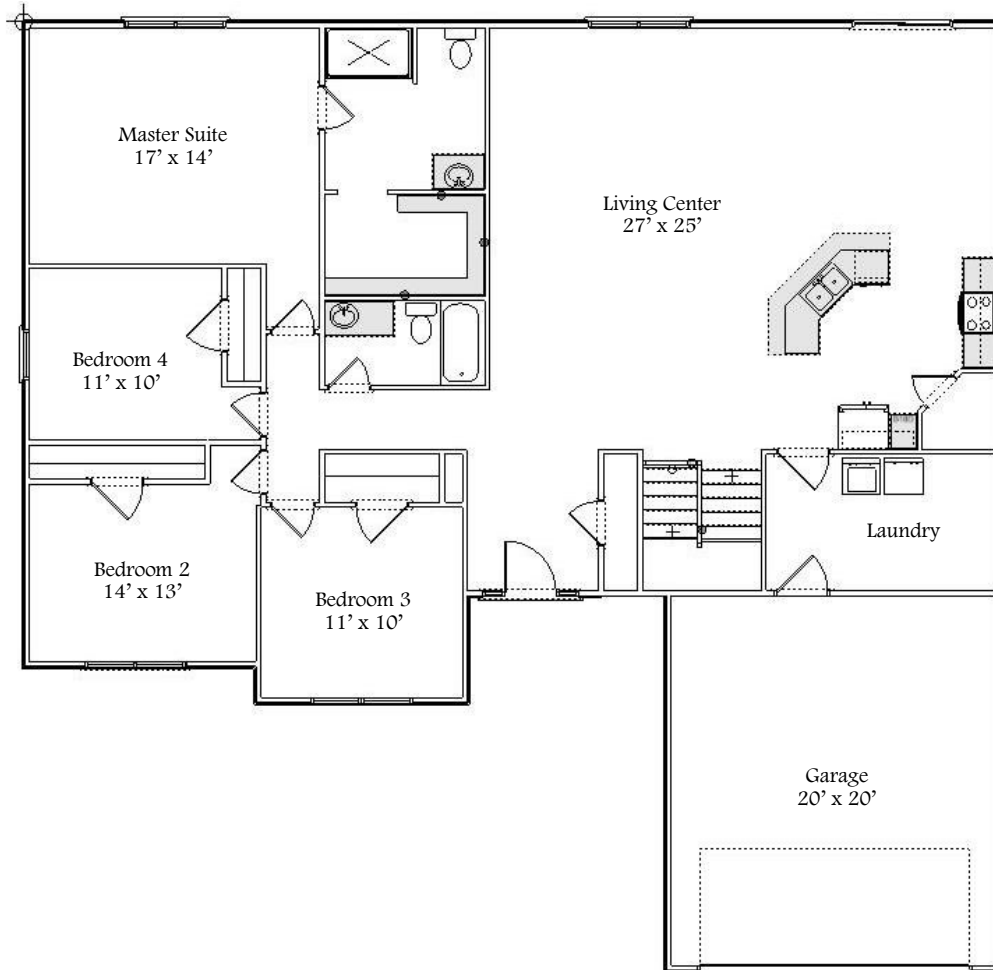

Collection Series...

Welcome to the Redwood

*Statesman View
2,052 Sq. Ft.*

Classic View

“Your Hometown Custom Builder...”

DOYLEHOMES.COM ~ 1-800-24-DOYLE

Collection Series...

Welcome to the Redwood