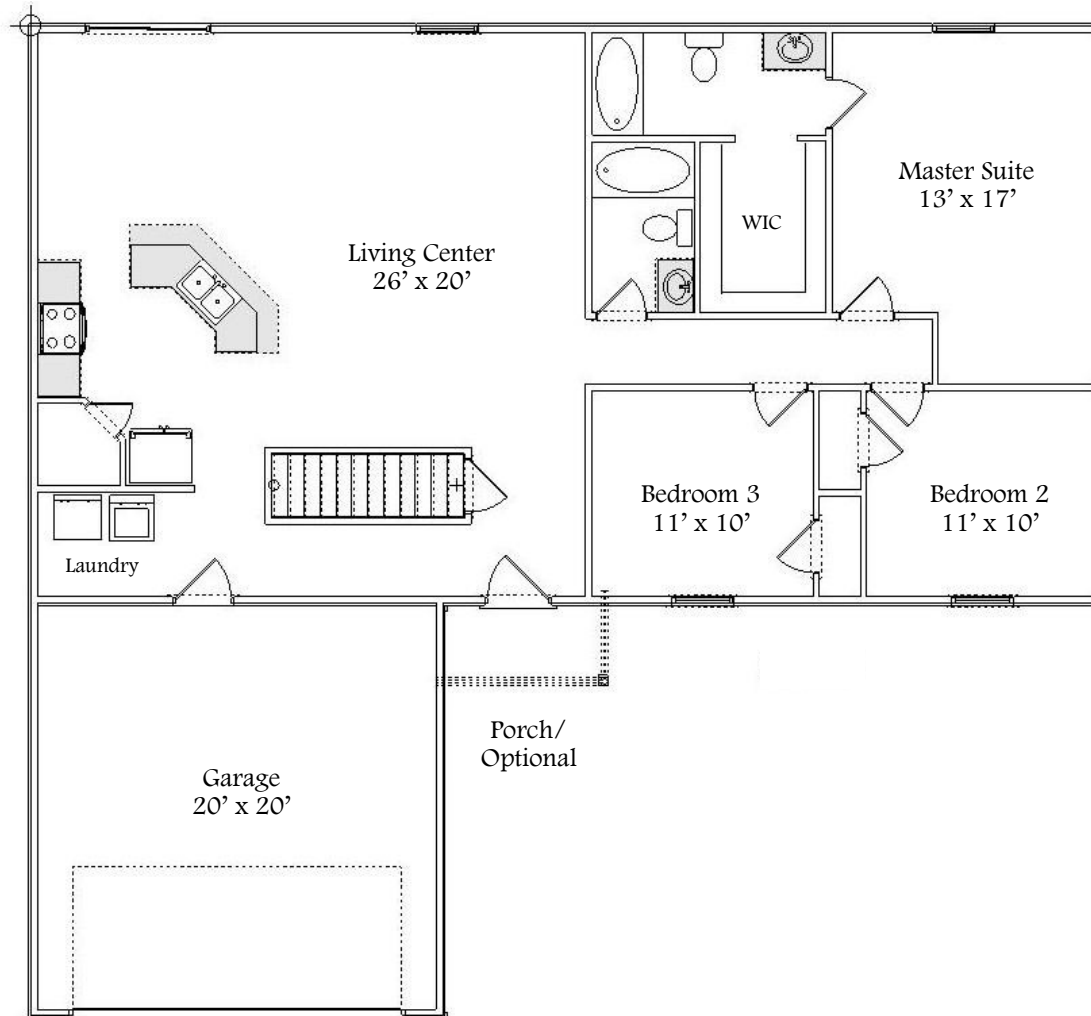

Collection Series...

Welcome to the Prescott

*Statesman View
1,456 Sq. Ft.*

Classic View

“Your Hometown Custom Builder...”

DOYLEHOMES.COM ~ 1-800-24-DOYLE

Collection Series...

Welcome to the Prescott