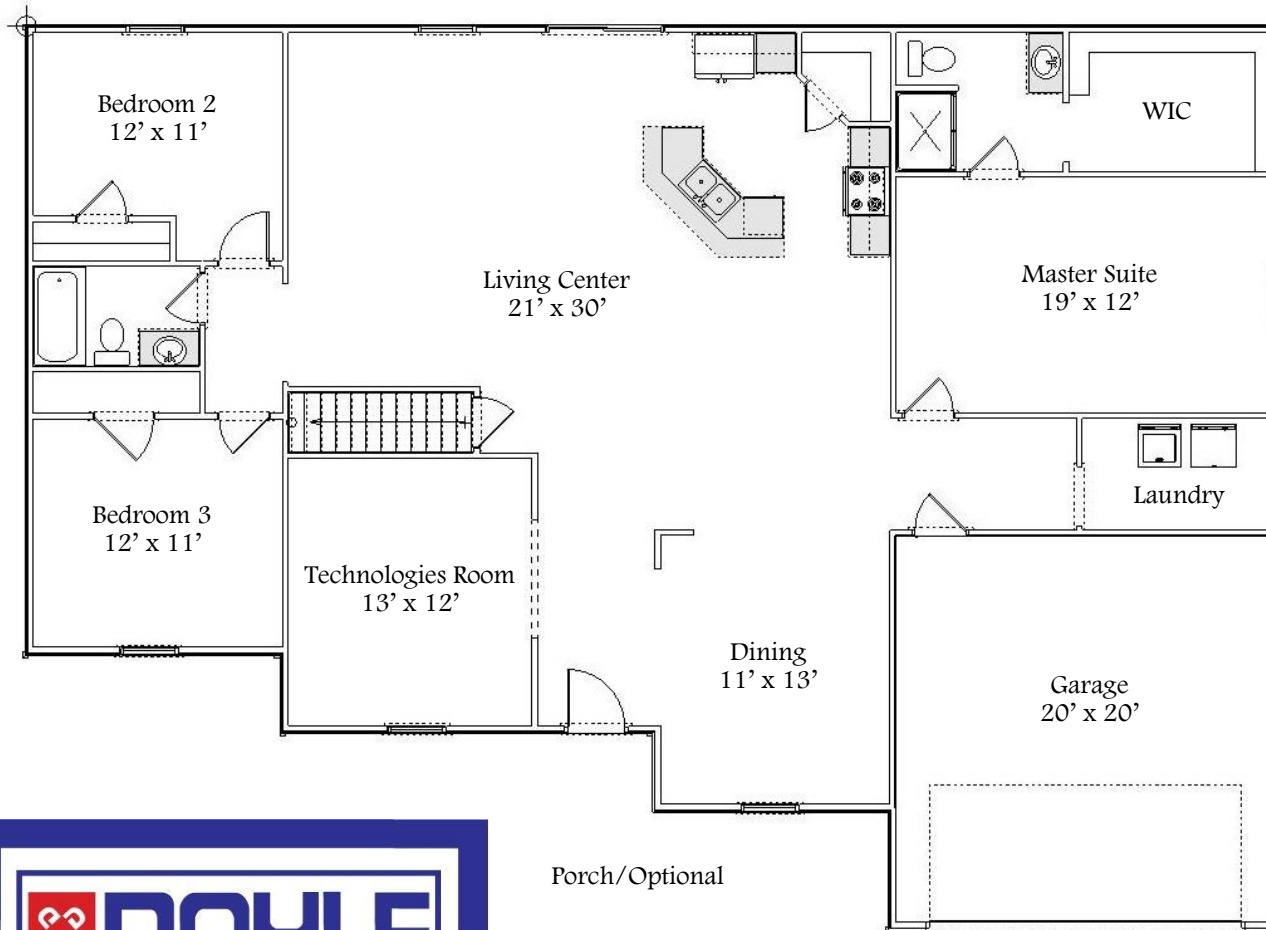

Collection Series...

Welcome to the Oakwood

*Governor View
2,133 Sq. Ft.*

Statesman View

Classic View

“Your Hometown Custom Builder...”

DOYLEHOMES.COM ~ 1-800-24-DOYLE

Collection Series...

Welcome to the Oakwood

20 Year Structural
Warranty
Energy Certified Builder
Custom Build On Our Lot
or Yours
Design & Quality
Design Efficiency
Customize Any Design

All floor plans and elevations are artist renderings and are subject to change at the discretion of S.W. Doyle Corporation. All room sizes are approximates.
Copyright 2010, S.W. Doyle Corporation.