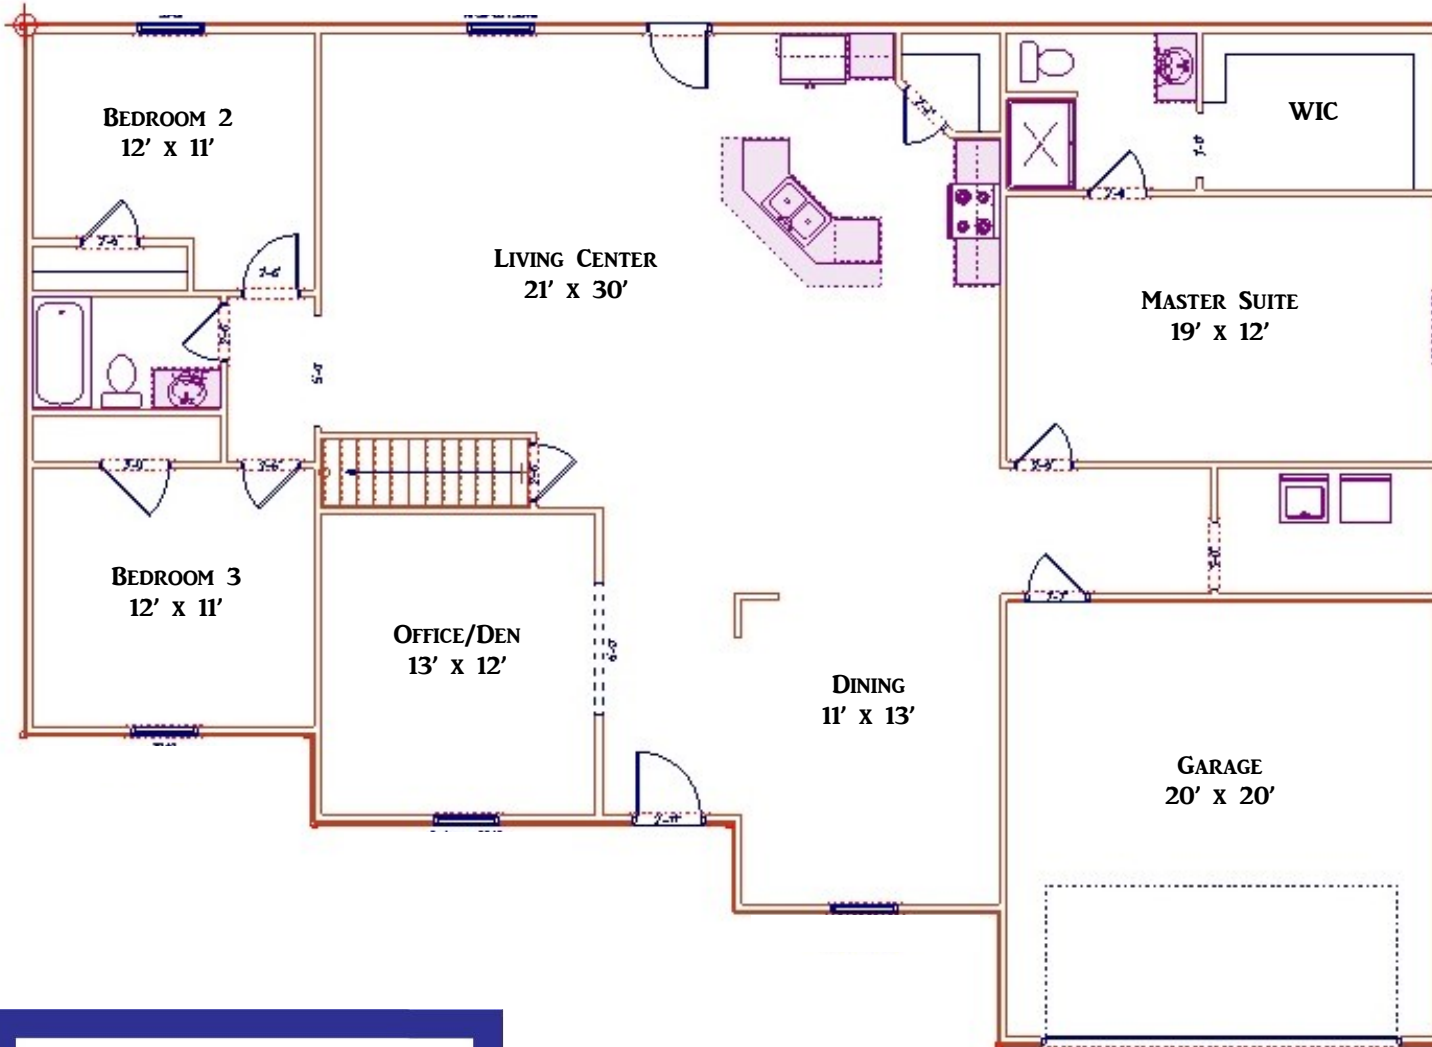

THE OAKWOOD *COLLECTION SERIES*

GOVERNOR VIEW
2,133 Sq. Ft.

STATESMAN VIEW

CLASSIC VIEW

"YOUR HOMETOWN BUILDER..."

DOYLEHOMES.COM | 1-800-24-DOYLE

THE OAKWOOD *COLLECTION SERIES*

**20 YEAR STRUCTURAL
WARRANTY**

ENERGY CERTIFIED BUILDER

**CUSTOM BUILD ON OUR LOT OR
YOURS**

DESIGN & QUALITY

DESIGN EFFICIENCY

CUSTOMIZE ANY DESIGN

ALL FLOOR PLANS AND ELEVATIONS ARE ARTIST RENDERINGS AND ARE SUBJECT TO CHANGE AT THE DISCRETION OF S.W. DOYLE CORPORATION. ALL ROOM SIZES ARE APPROXIMATES. COPYRIGHT 2010, S.W. DOYLE CORPORATION.