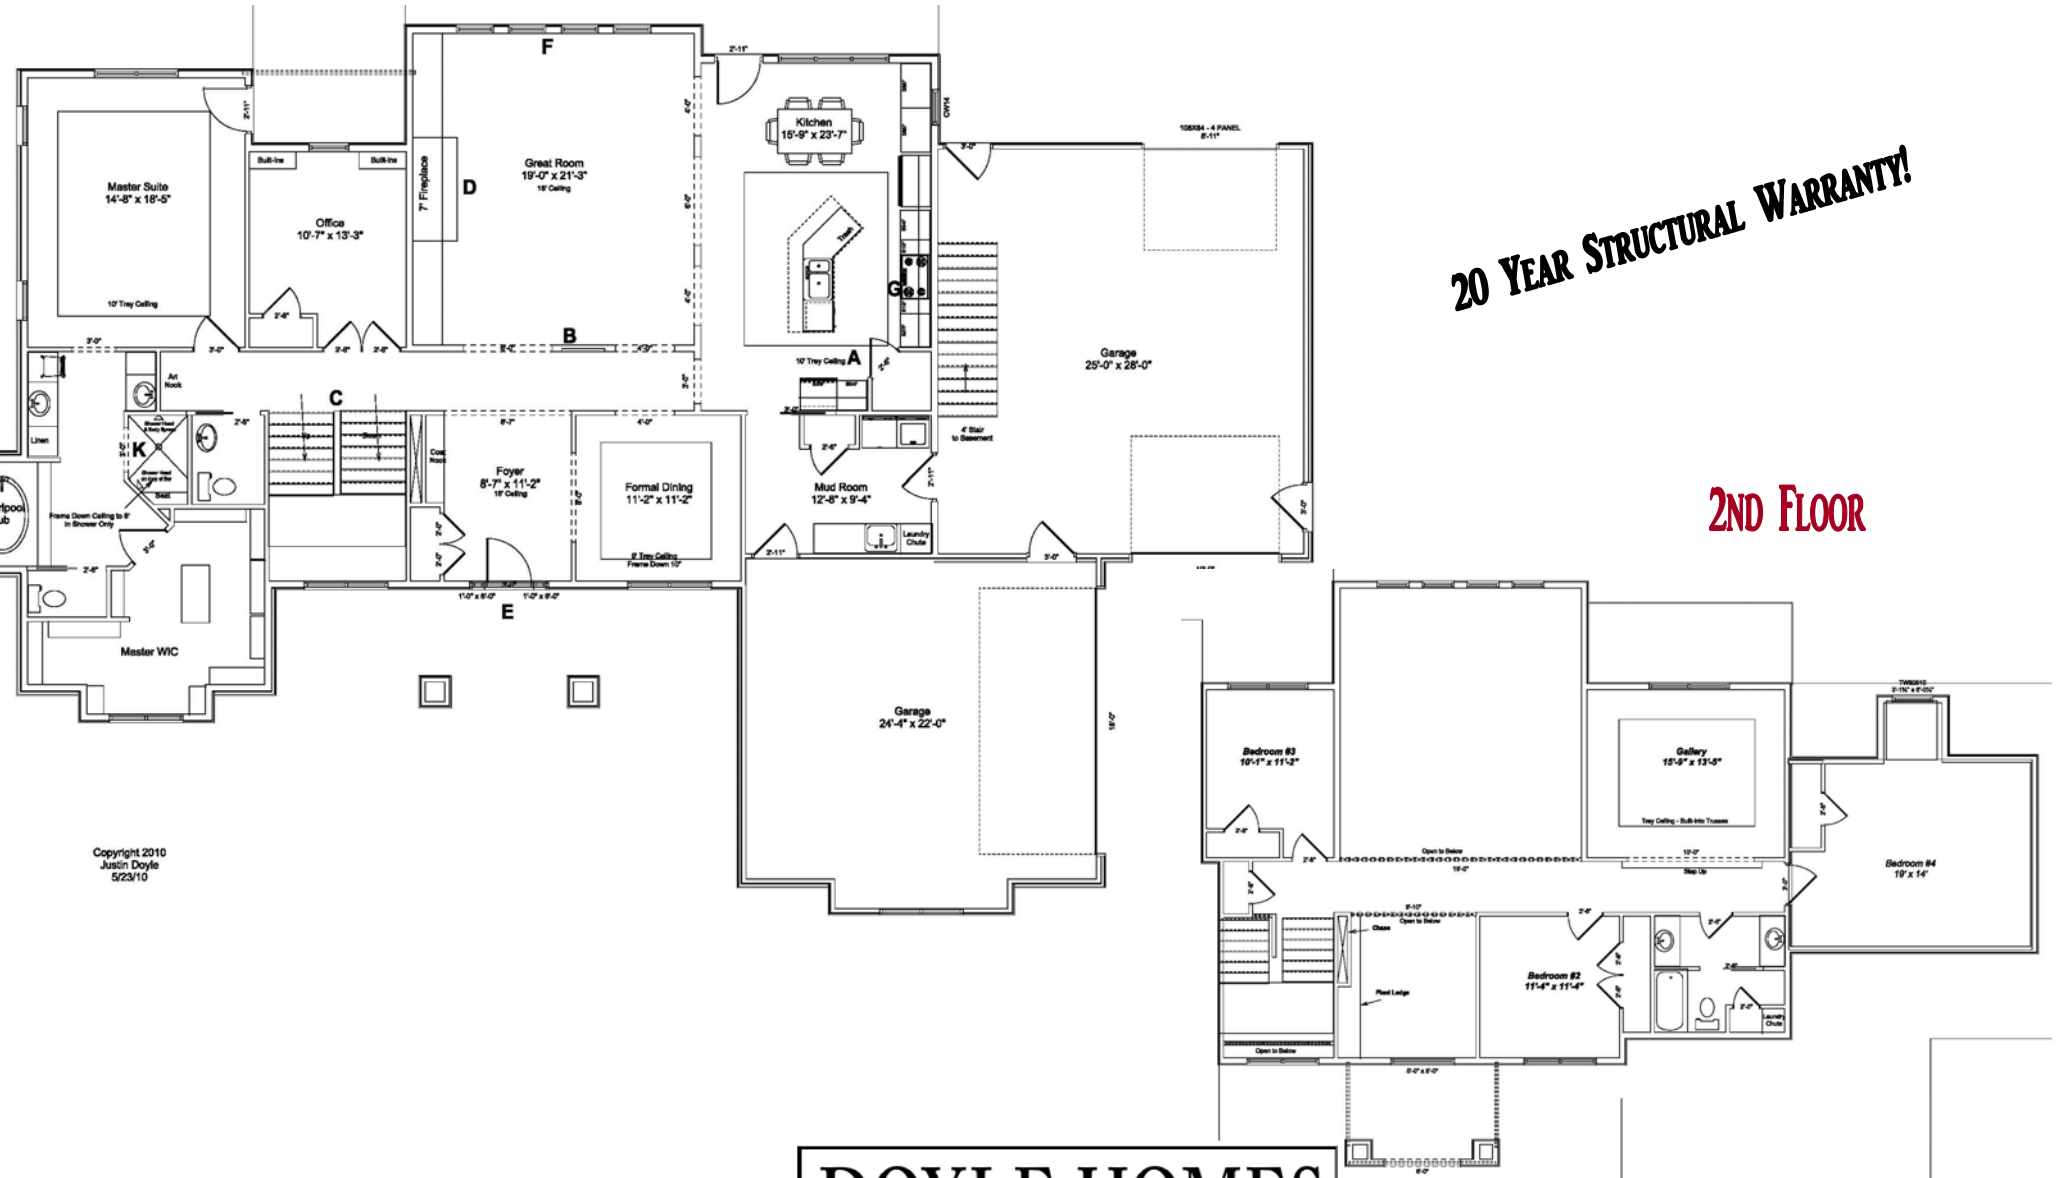

# The Muirfield

3,626 Sqft - 4 Bedrooms - 2 1/2 Full Baths

20 YEAR STRUCTURAL WARRANTY!

2ND FLOOR

Copyright 2010  
Justin Doyle  
5/23/10

Copyright 2010, Doyle Homes

[www.doylehomes.com](http://www.doylehomes.com)