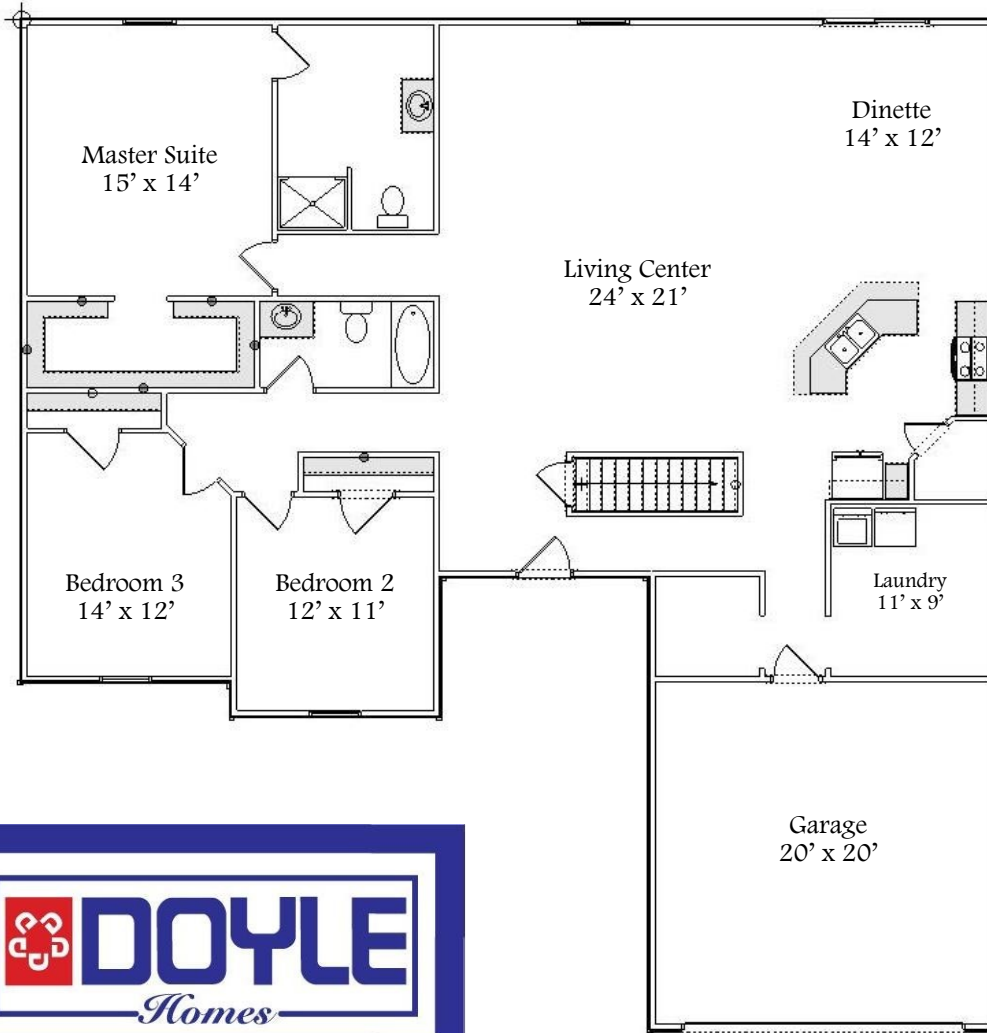

Collection Series...

Welcome to the Maplewood

*Governor View
2,092 Sq. Ft.*

Classic View

Statesman View

“Your Hometown Custom Builder...”

DOYLEHOMES.COM ~ 1-800-24-DOYLE

Collection Series...

Welcome to the Maplewood

20 Year Structural
Warranty
Energy Certified Builder
Custom Build On Our
Lot or Yours
Design & Quality
Design Efficiency
Customize Any Design

All floor plans and elevations are artist renderings and are subject to change at the discretion of S.W. Doyle Corporation. All room sizes are approximates.
Copyright 2010, S.W. Doyle Corporation.