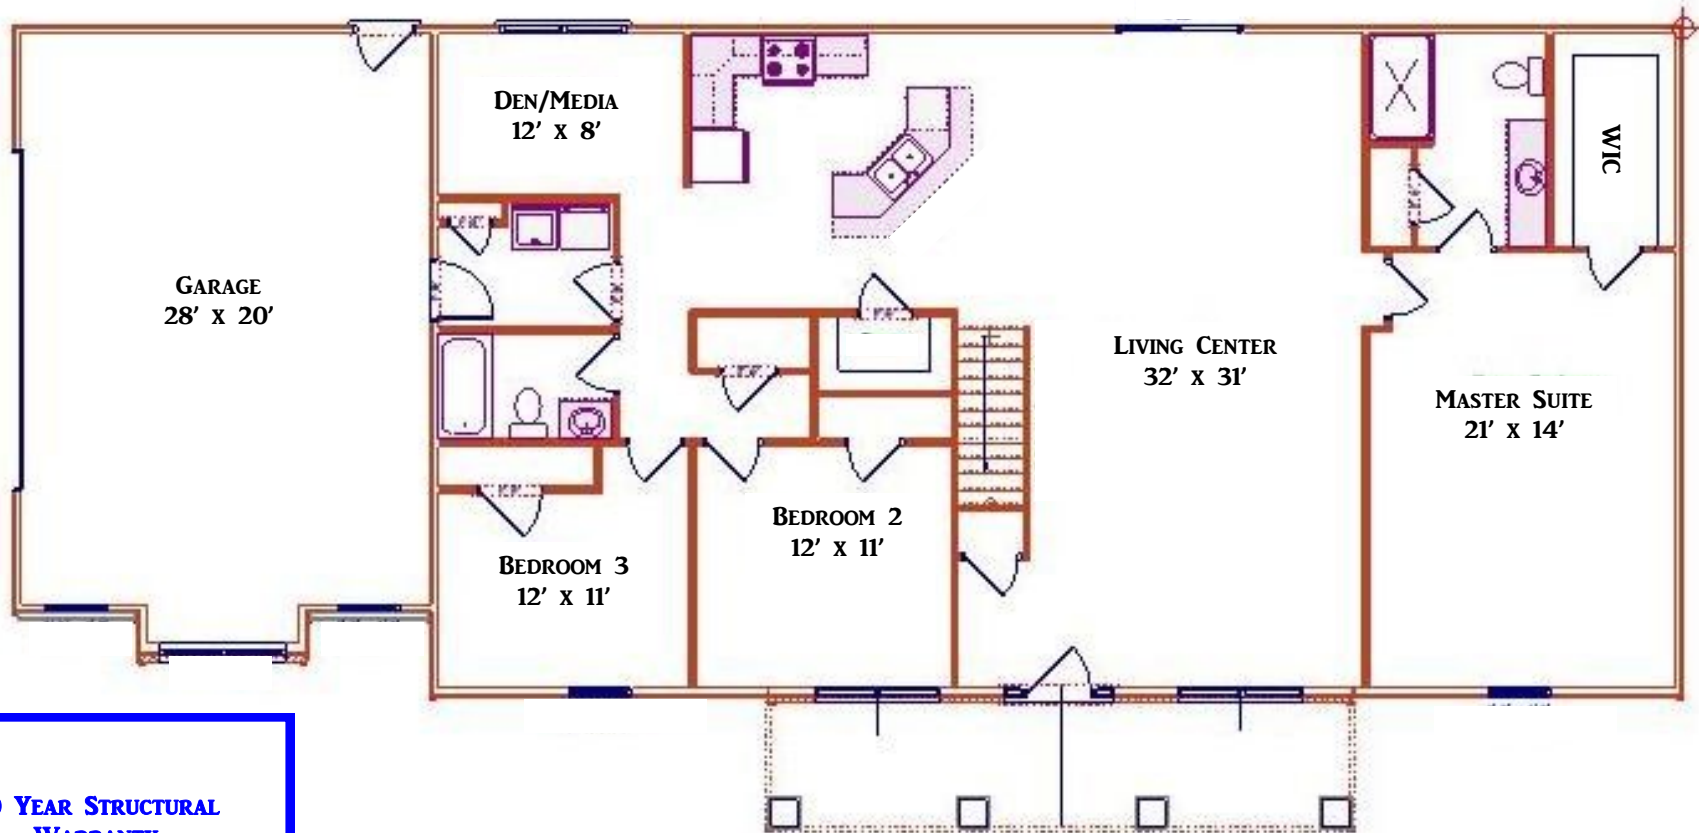

THE DENVER COLORADO SERIES

1,924 Sq. Ft.

"YOUR HOMETOWN BUILDER..."

DOYLEHOMES.COM | 1-800-24-DOYLE

THE DENVER *COLORADO SERIES*

**20 YEAR STRUCTURAL
WARRANTY**

ENERGY CERTIFIED BUILDER

**CUSTOM BUILD ON OUR LOT OR
YOURS**

DESIGN & QUALITY

DESIGN EFFICIENCY

CUSTOMIZE ANY DESIGN

ALL FLOOR PLANS AND ELEVATIONS ARE ARTIST RENDERINGS AND ARE SUBJECT TO CHANGE AT THE DISCRETION OF S.W. DOYLE CORPORATION. ALL ROOM SIZES ARE APPROXIMATES. COPYRIGHT 2010, S.W. DOYLE CORPORATION.